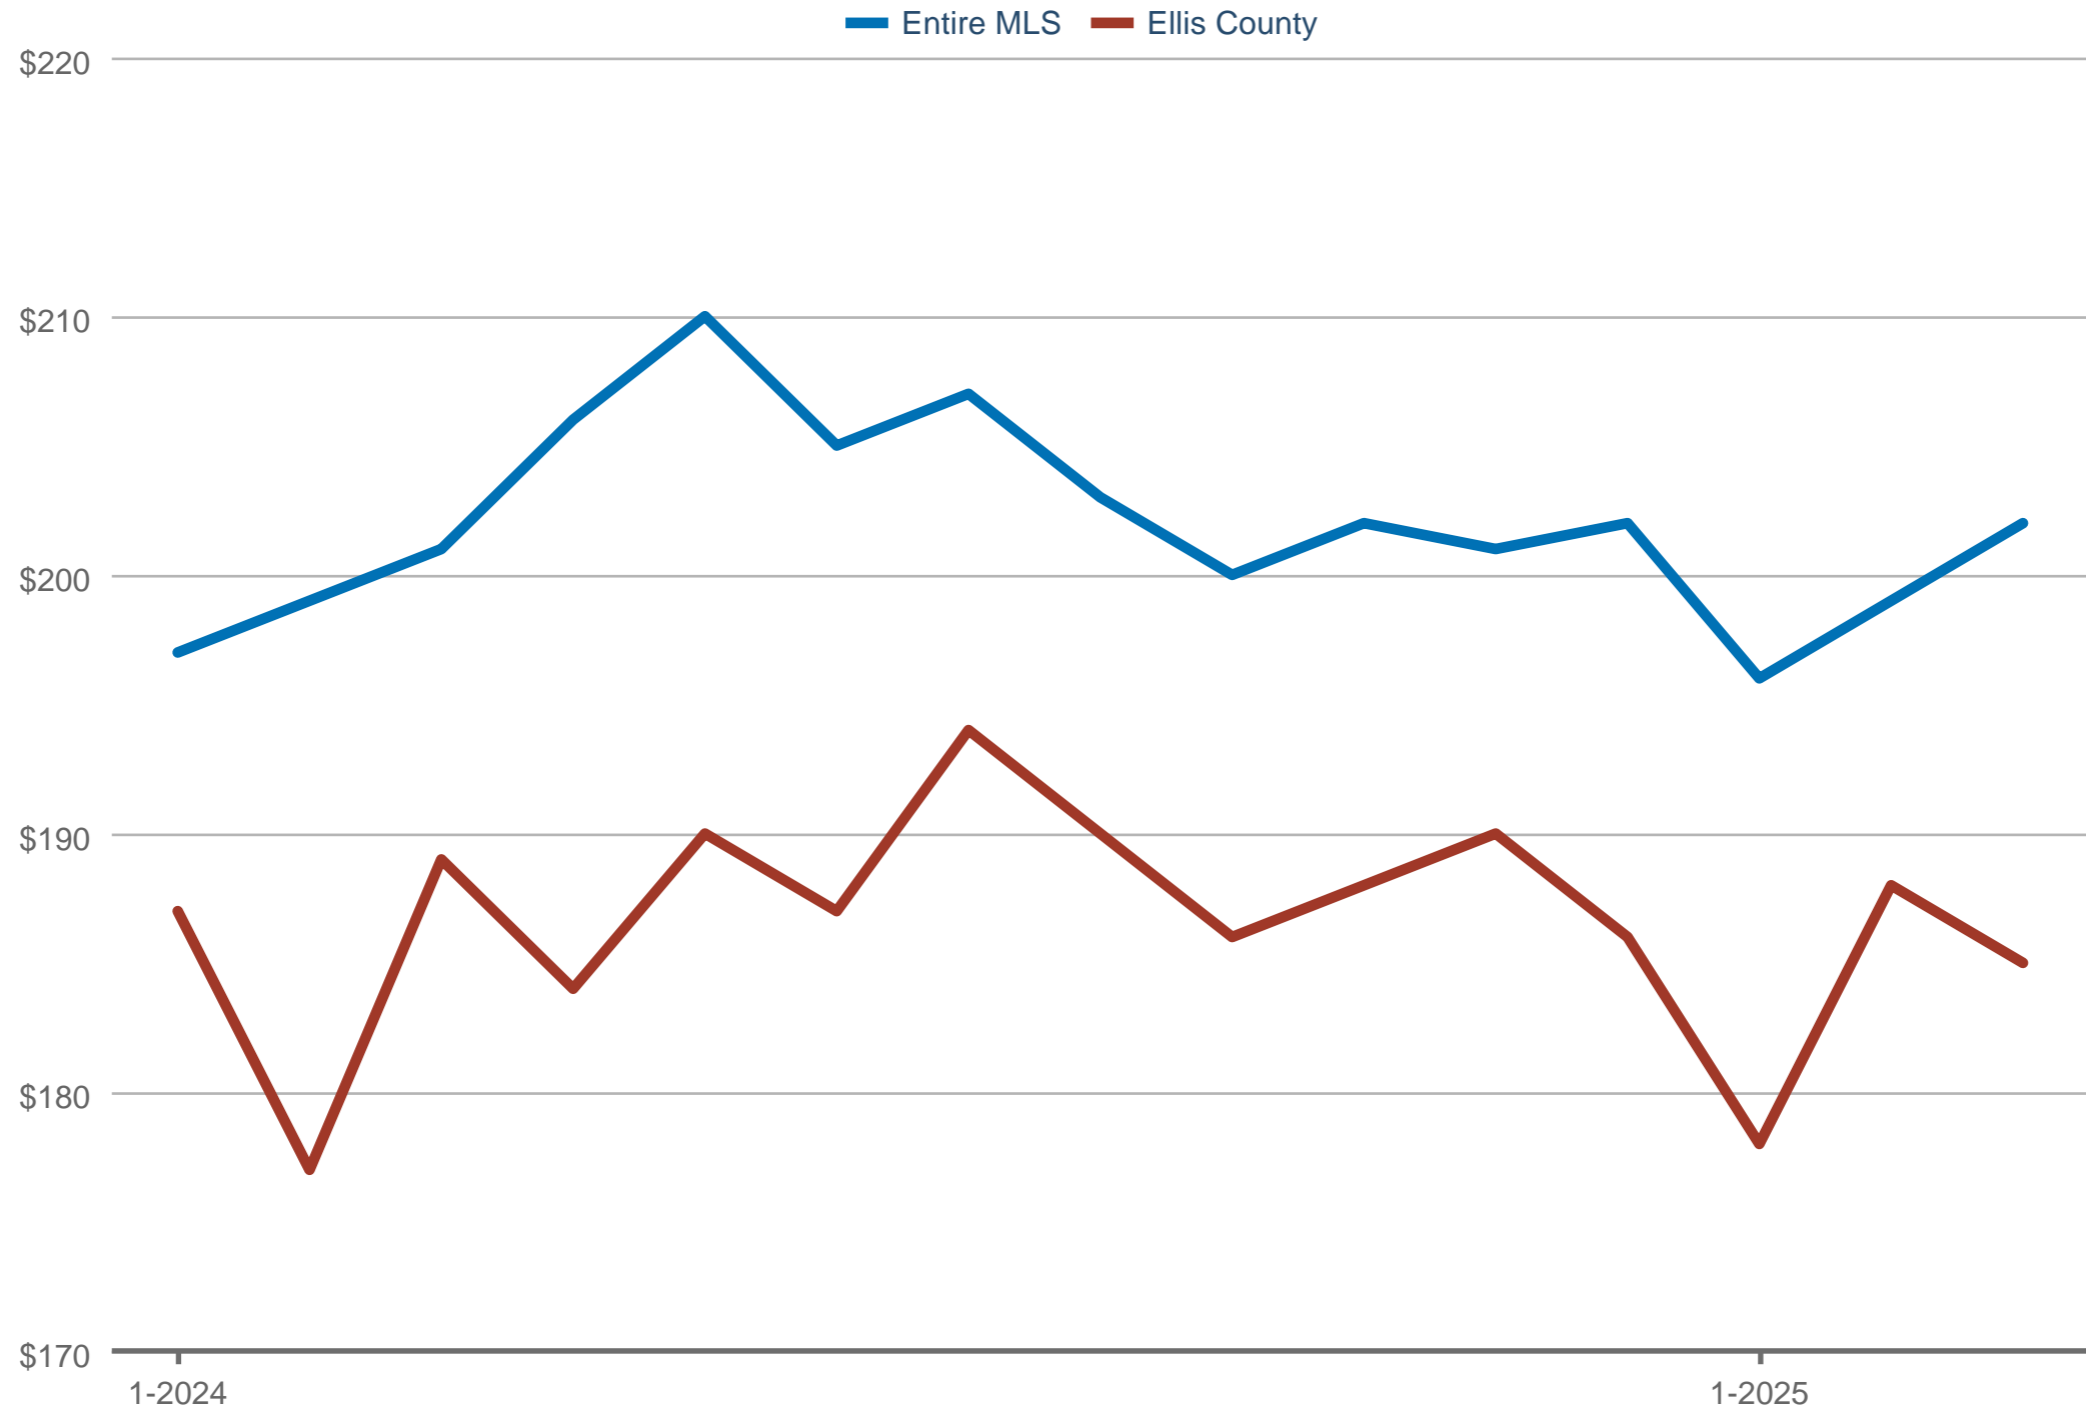

### Average Price Per Square Foot

Entire MLS & Ellis County: Residential

Each data point is one month of activity. Data is from April 18, 2025.