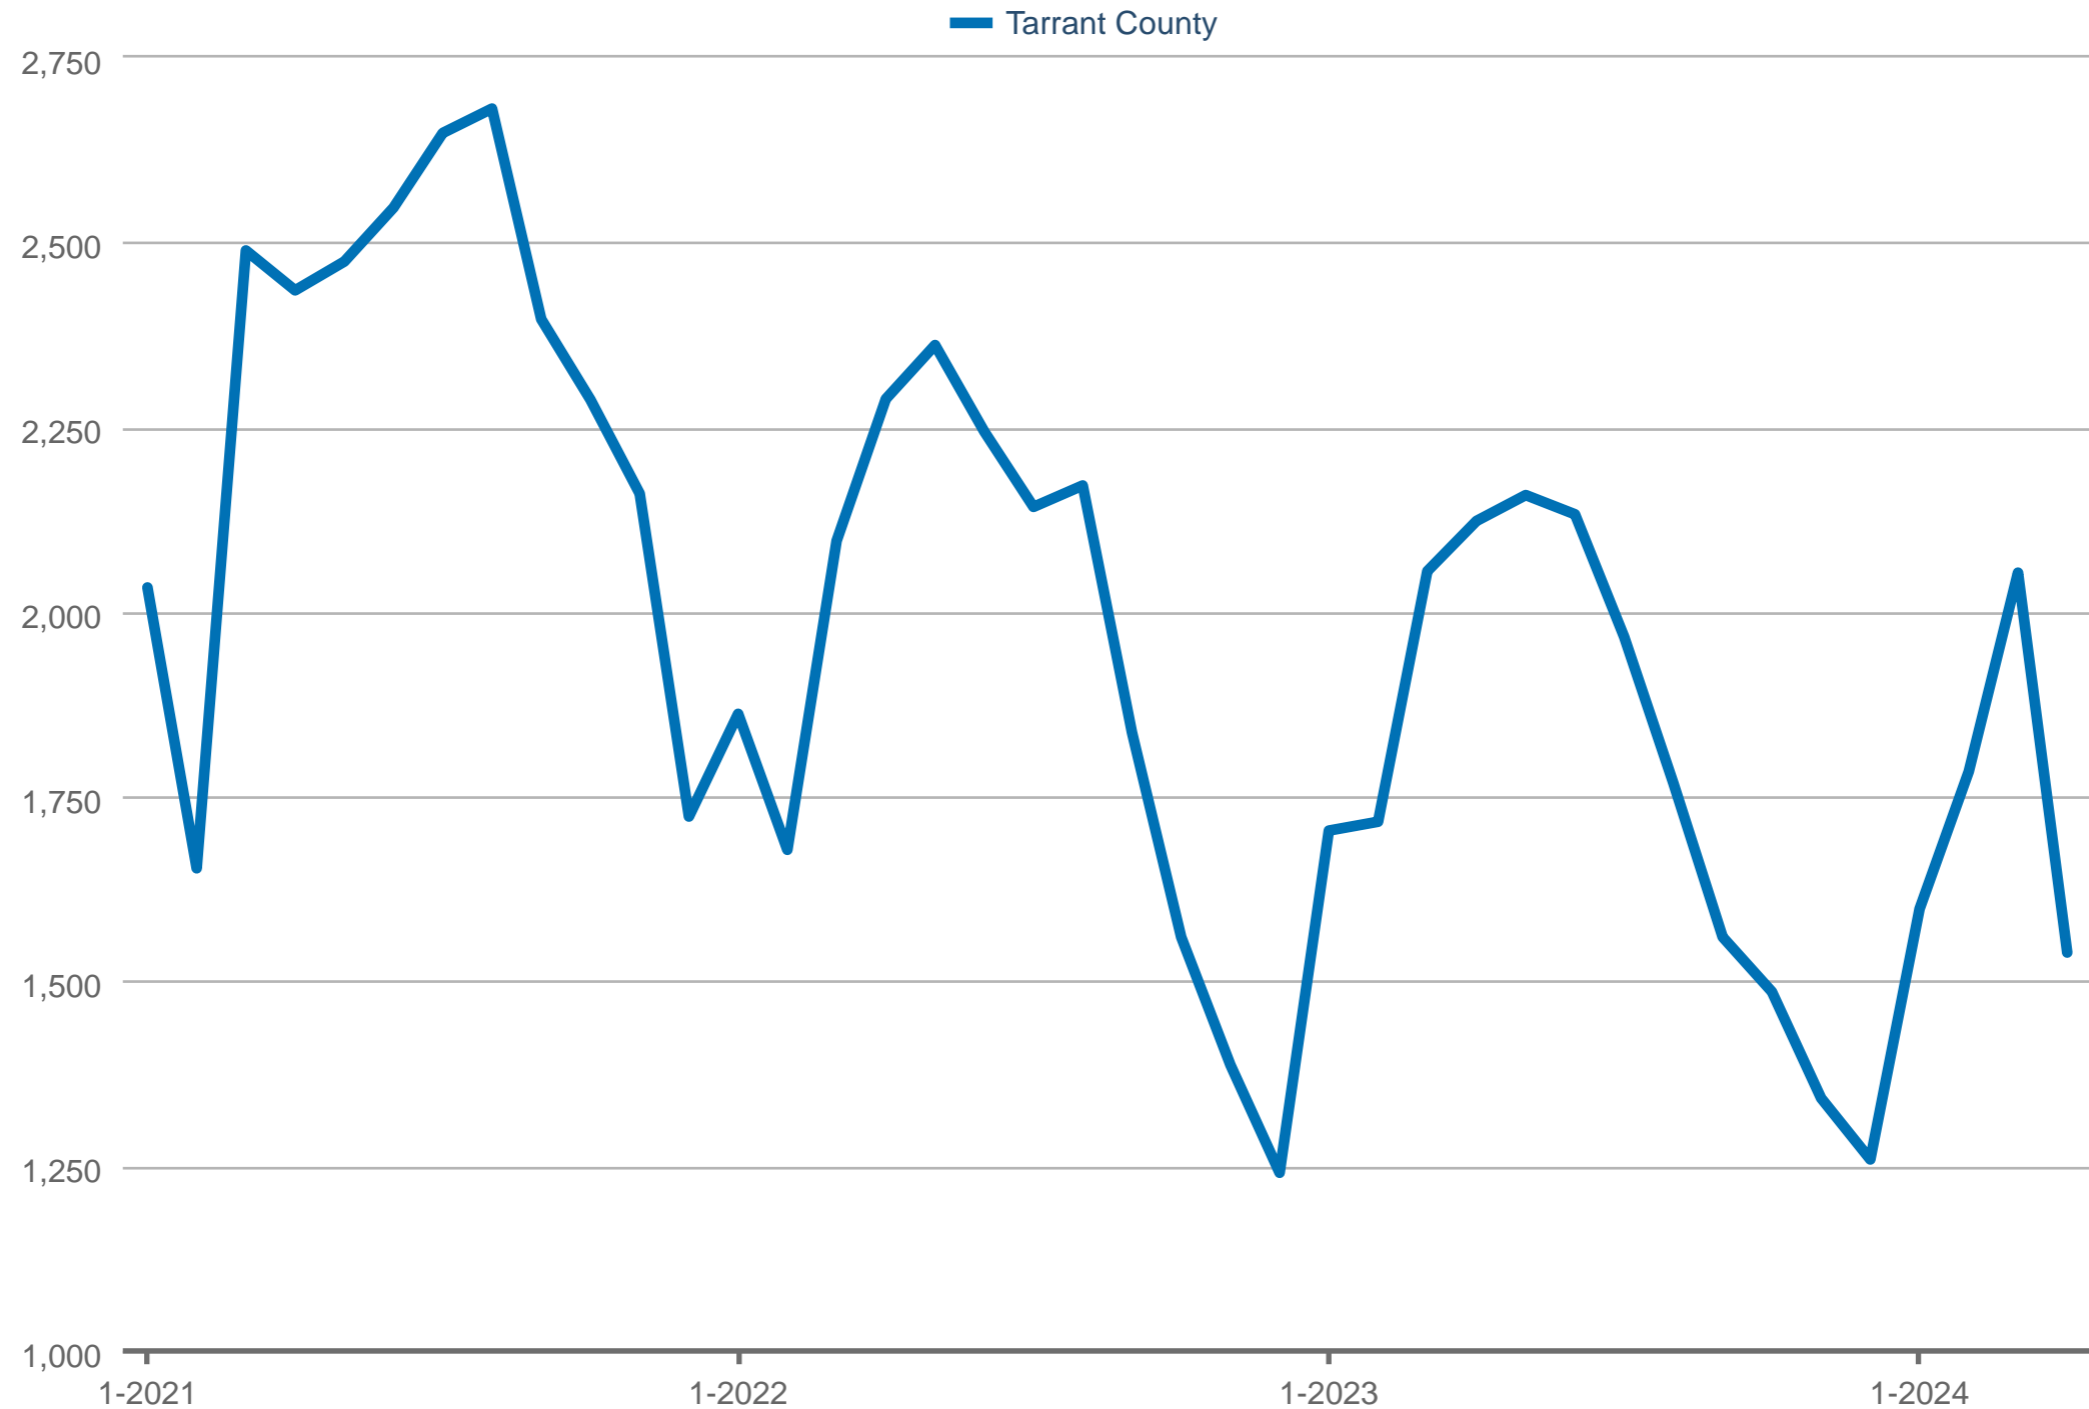

### Pending Sales

Tarrant County: Single-Family

Each data point is one month of activity. Data is from May 1, 2024.