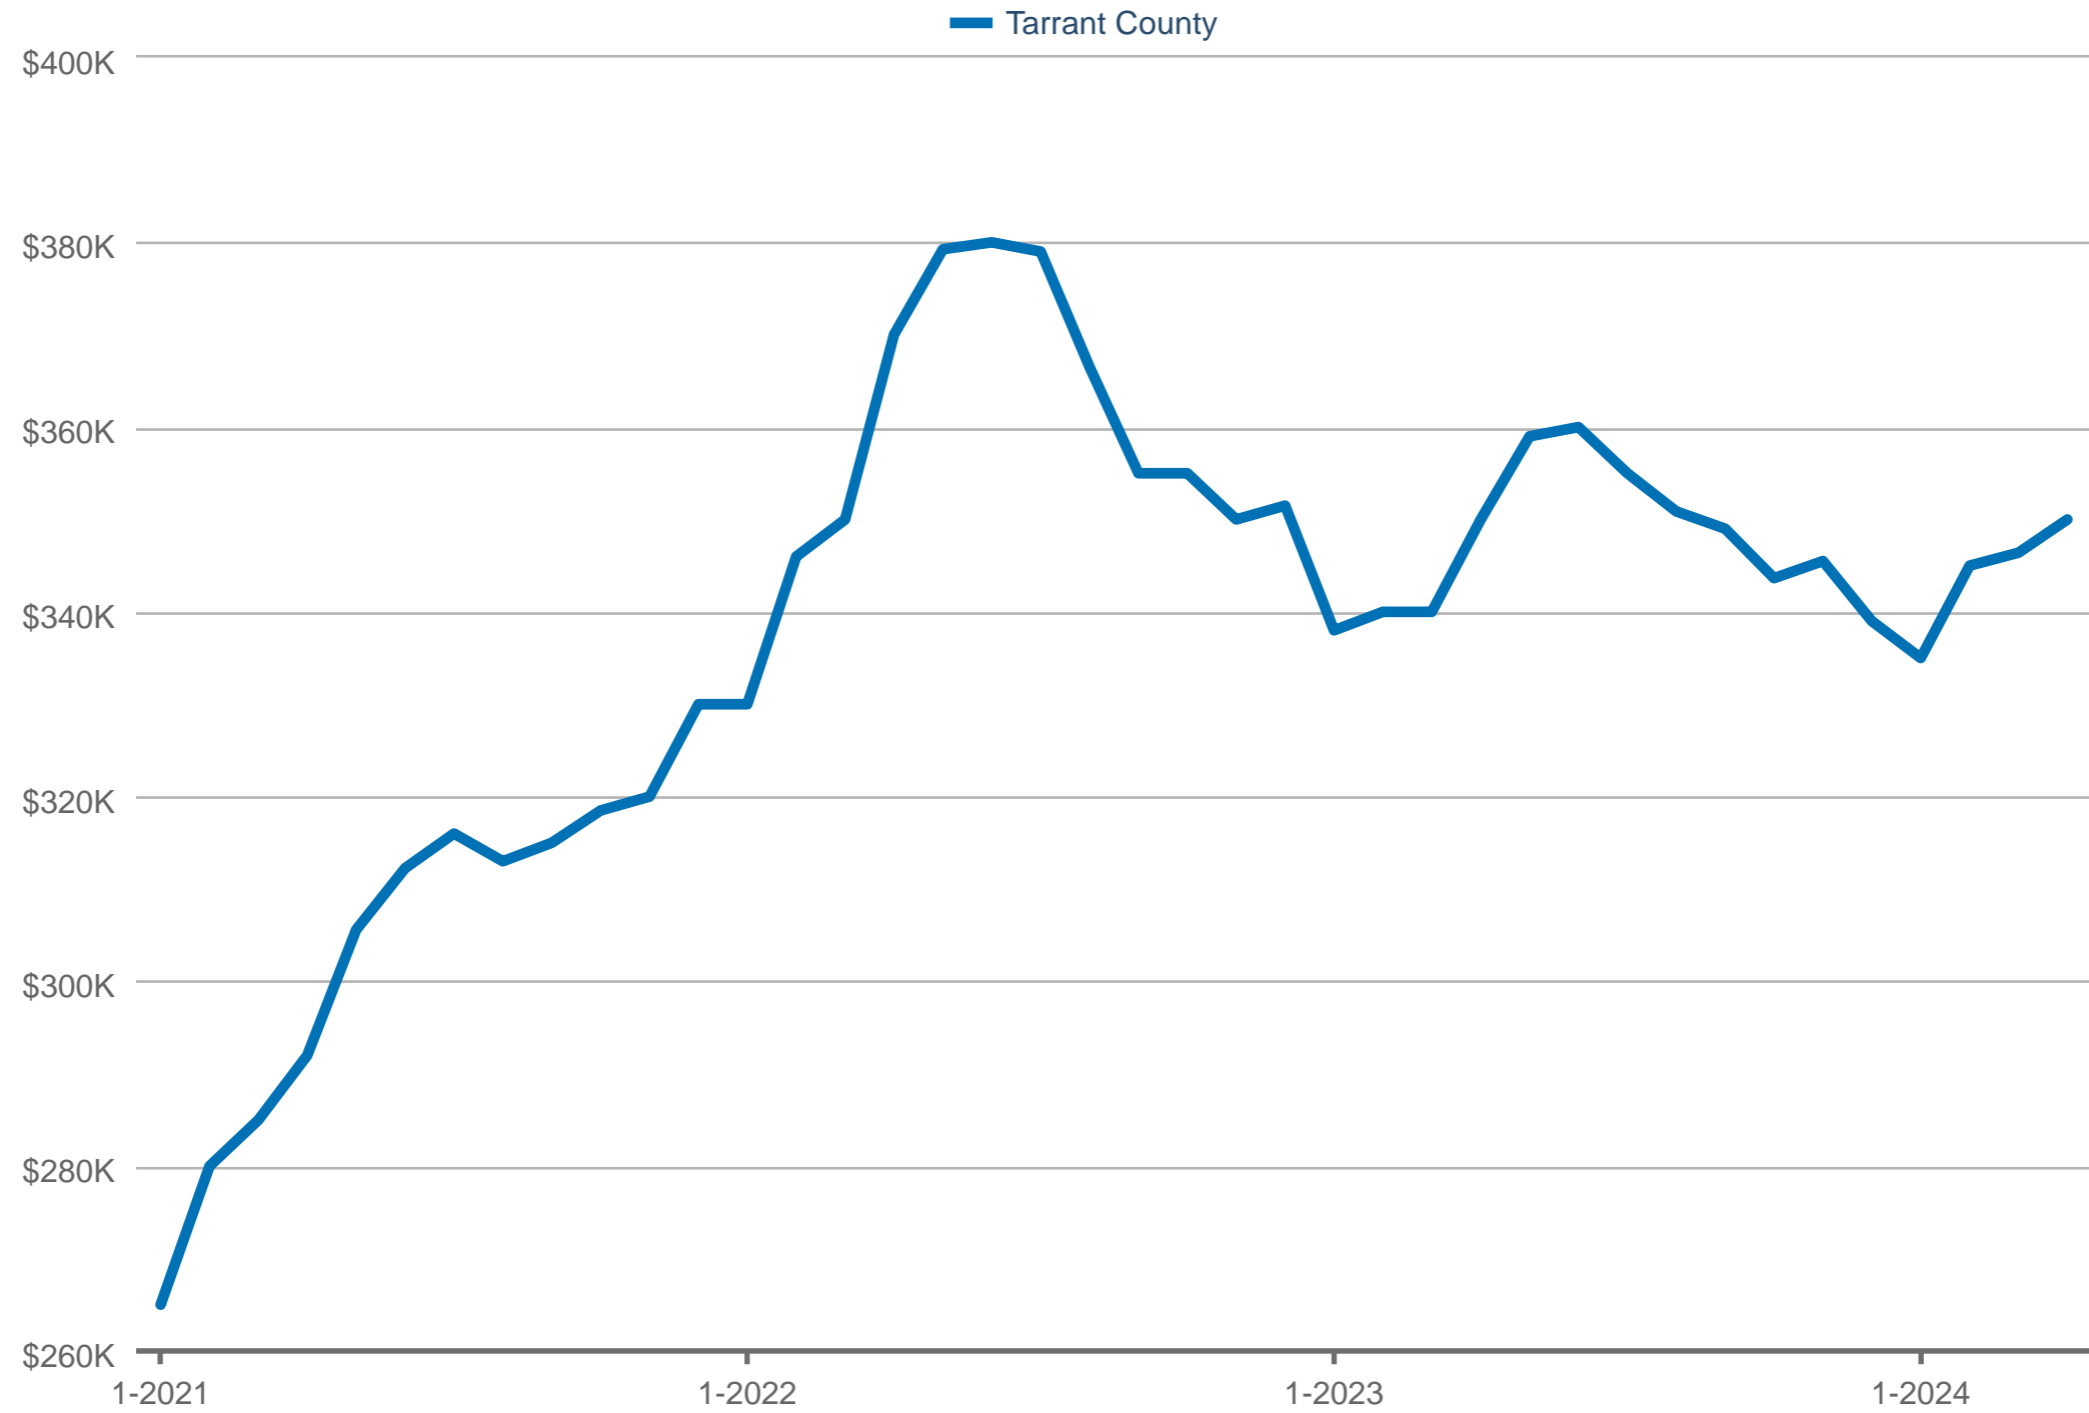

### Median Sales Price

Tarrant County: Single-Family

Each data point is one month of activity. Data is from May 1, 2024.