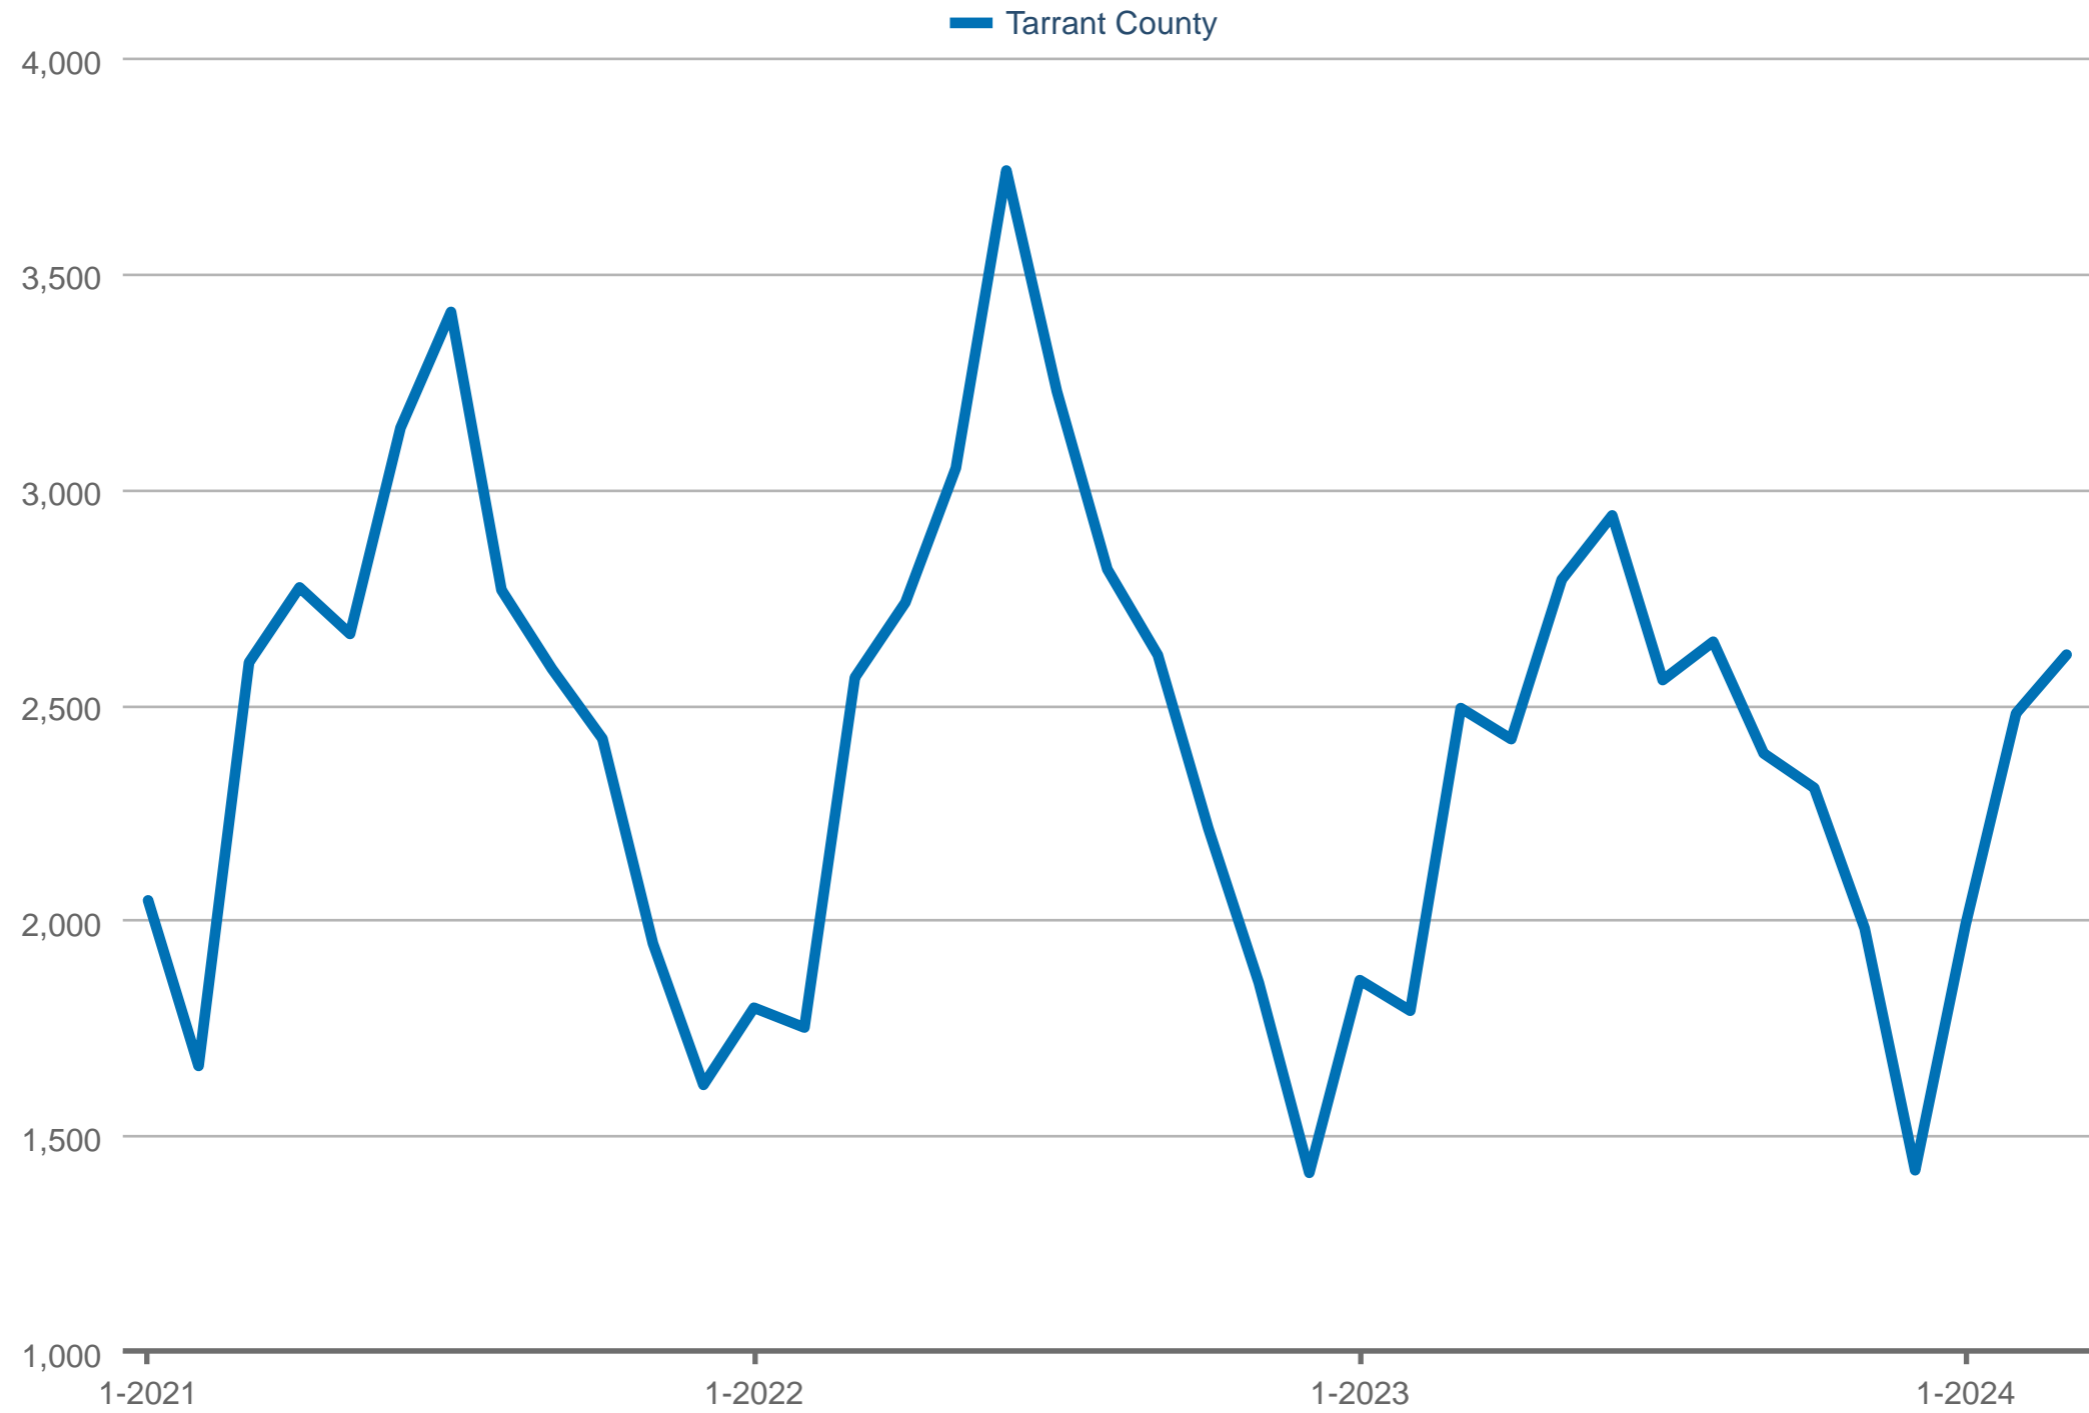

New Listings

Tarrant County: Single-Family

Each data point is one month of activity. Data is from April 30, 2024.