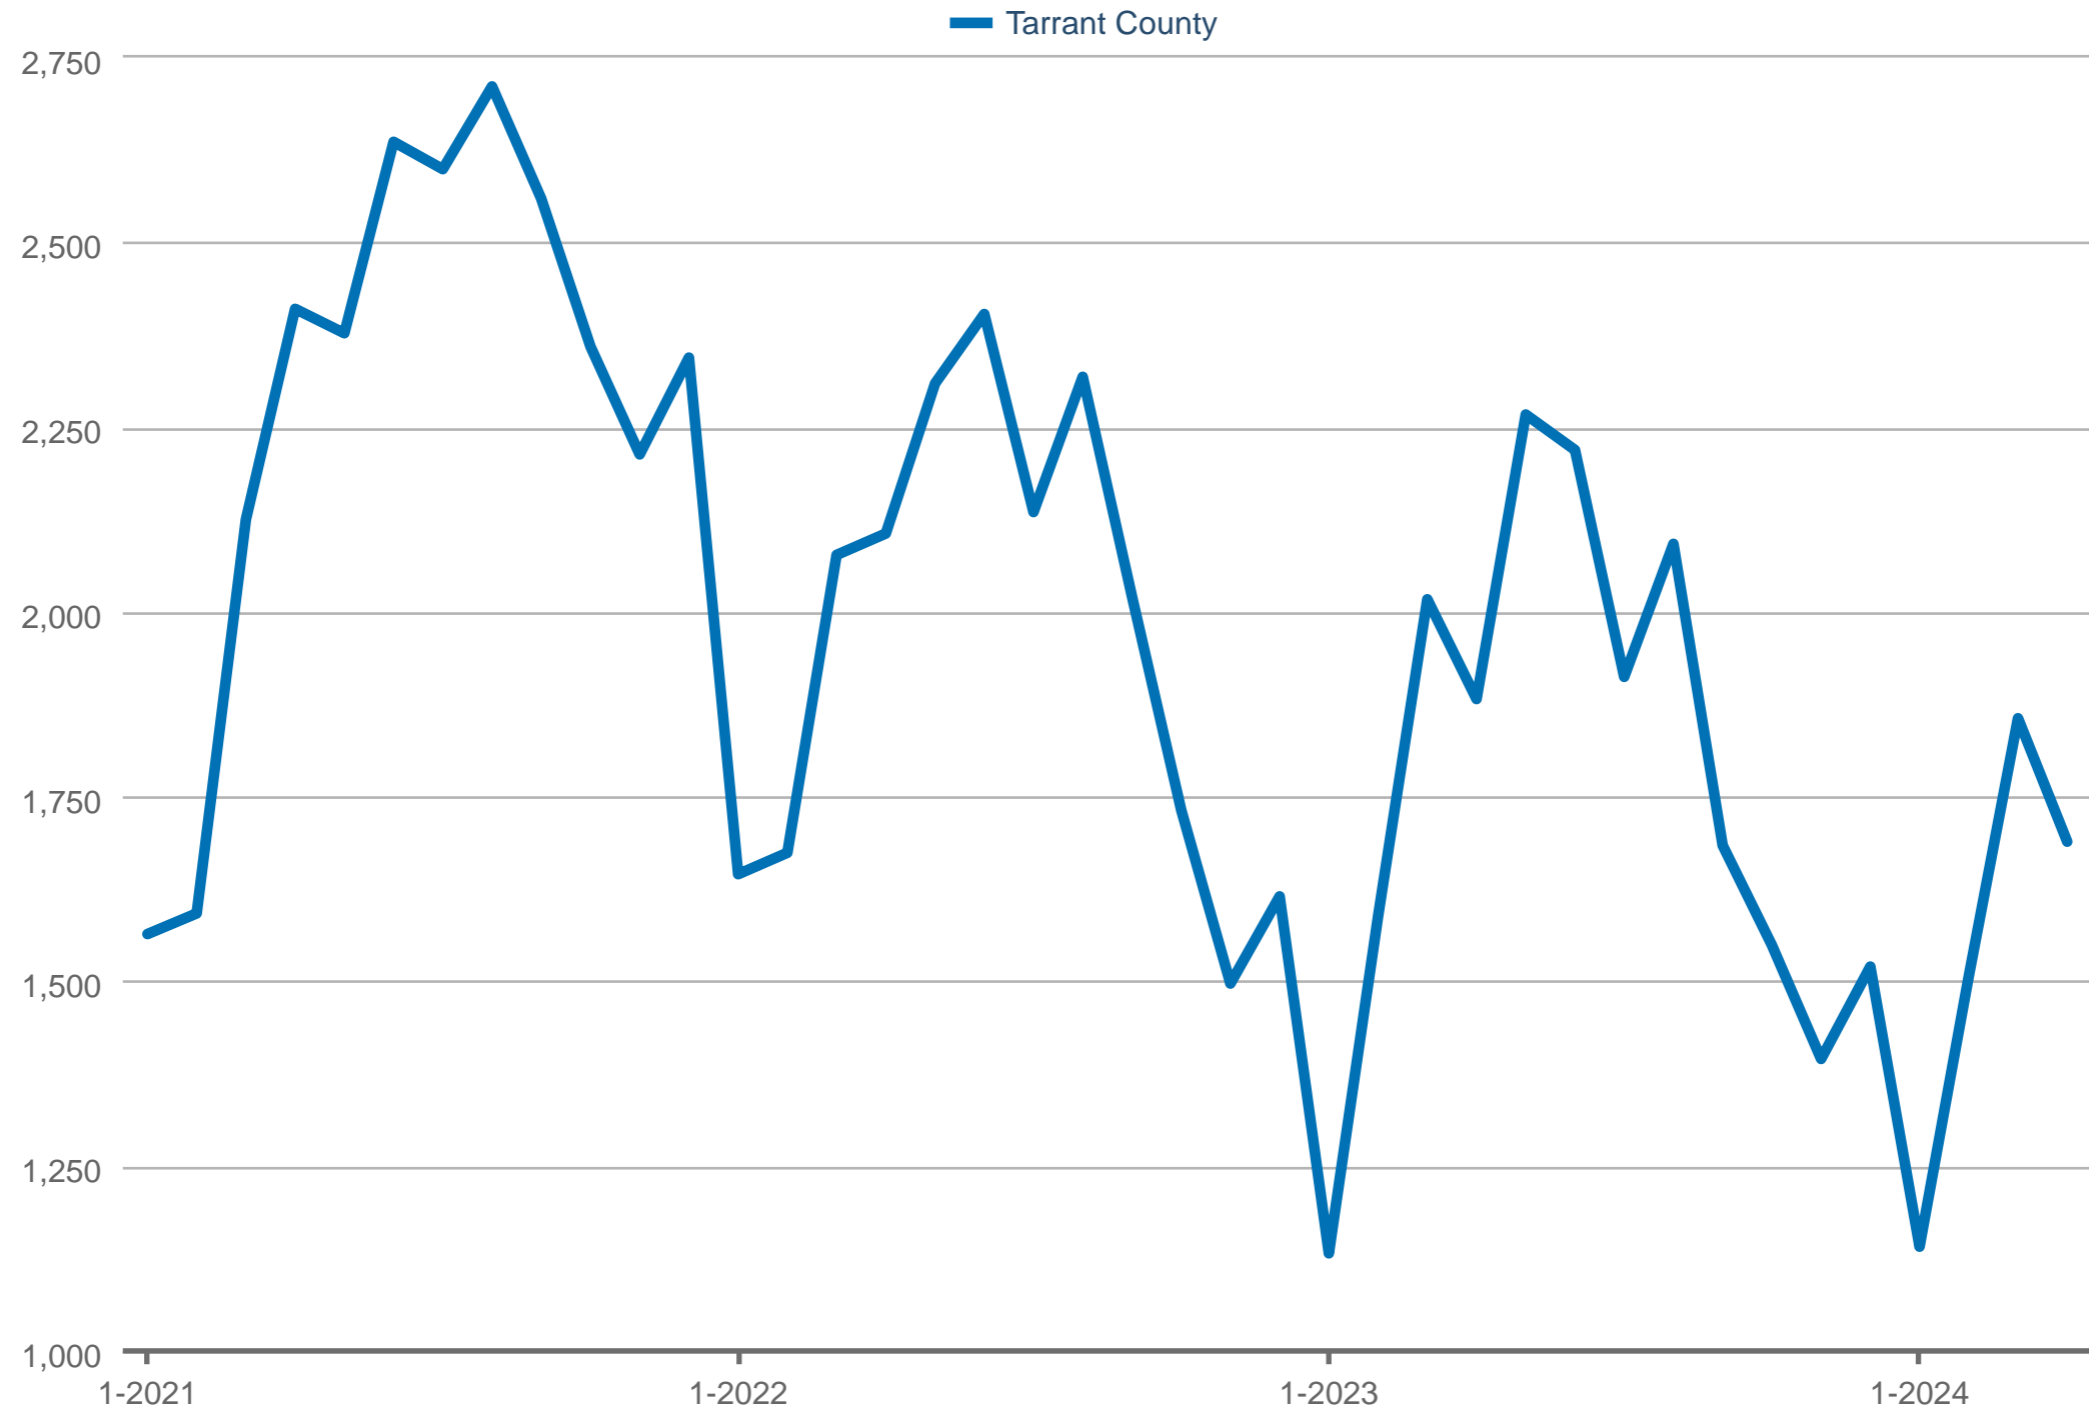

### Closed Sales

Tarrant County: Single-Family

Each data point is one month of activity. Data is from May 1, 2024.