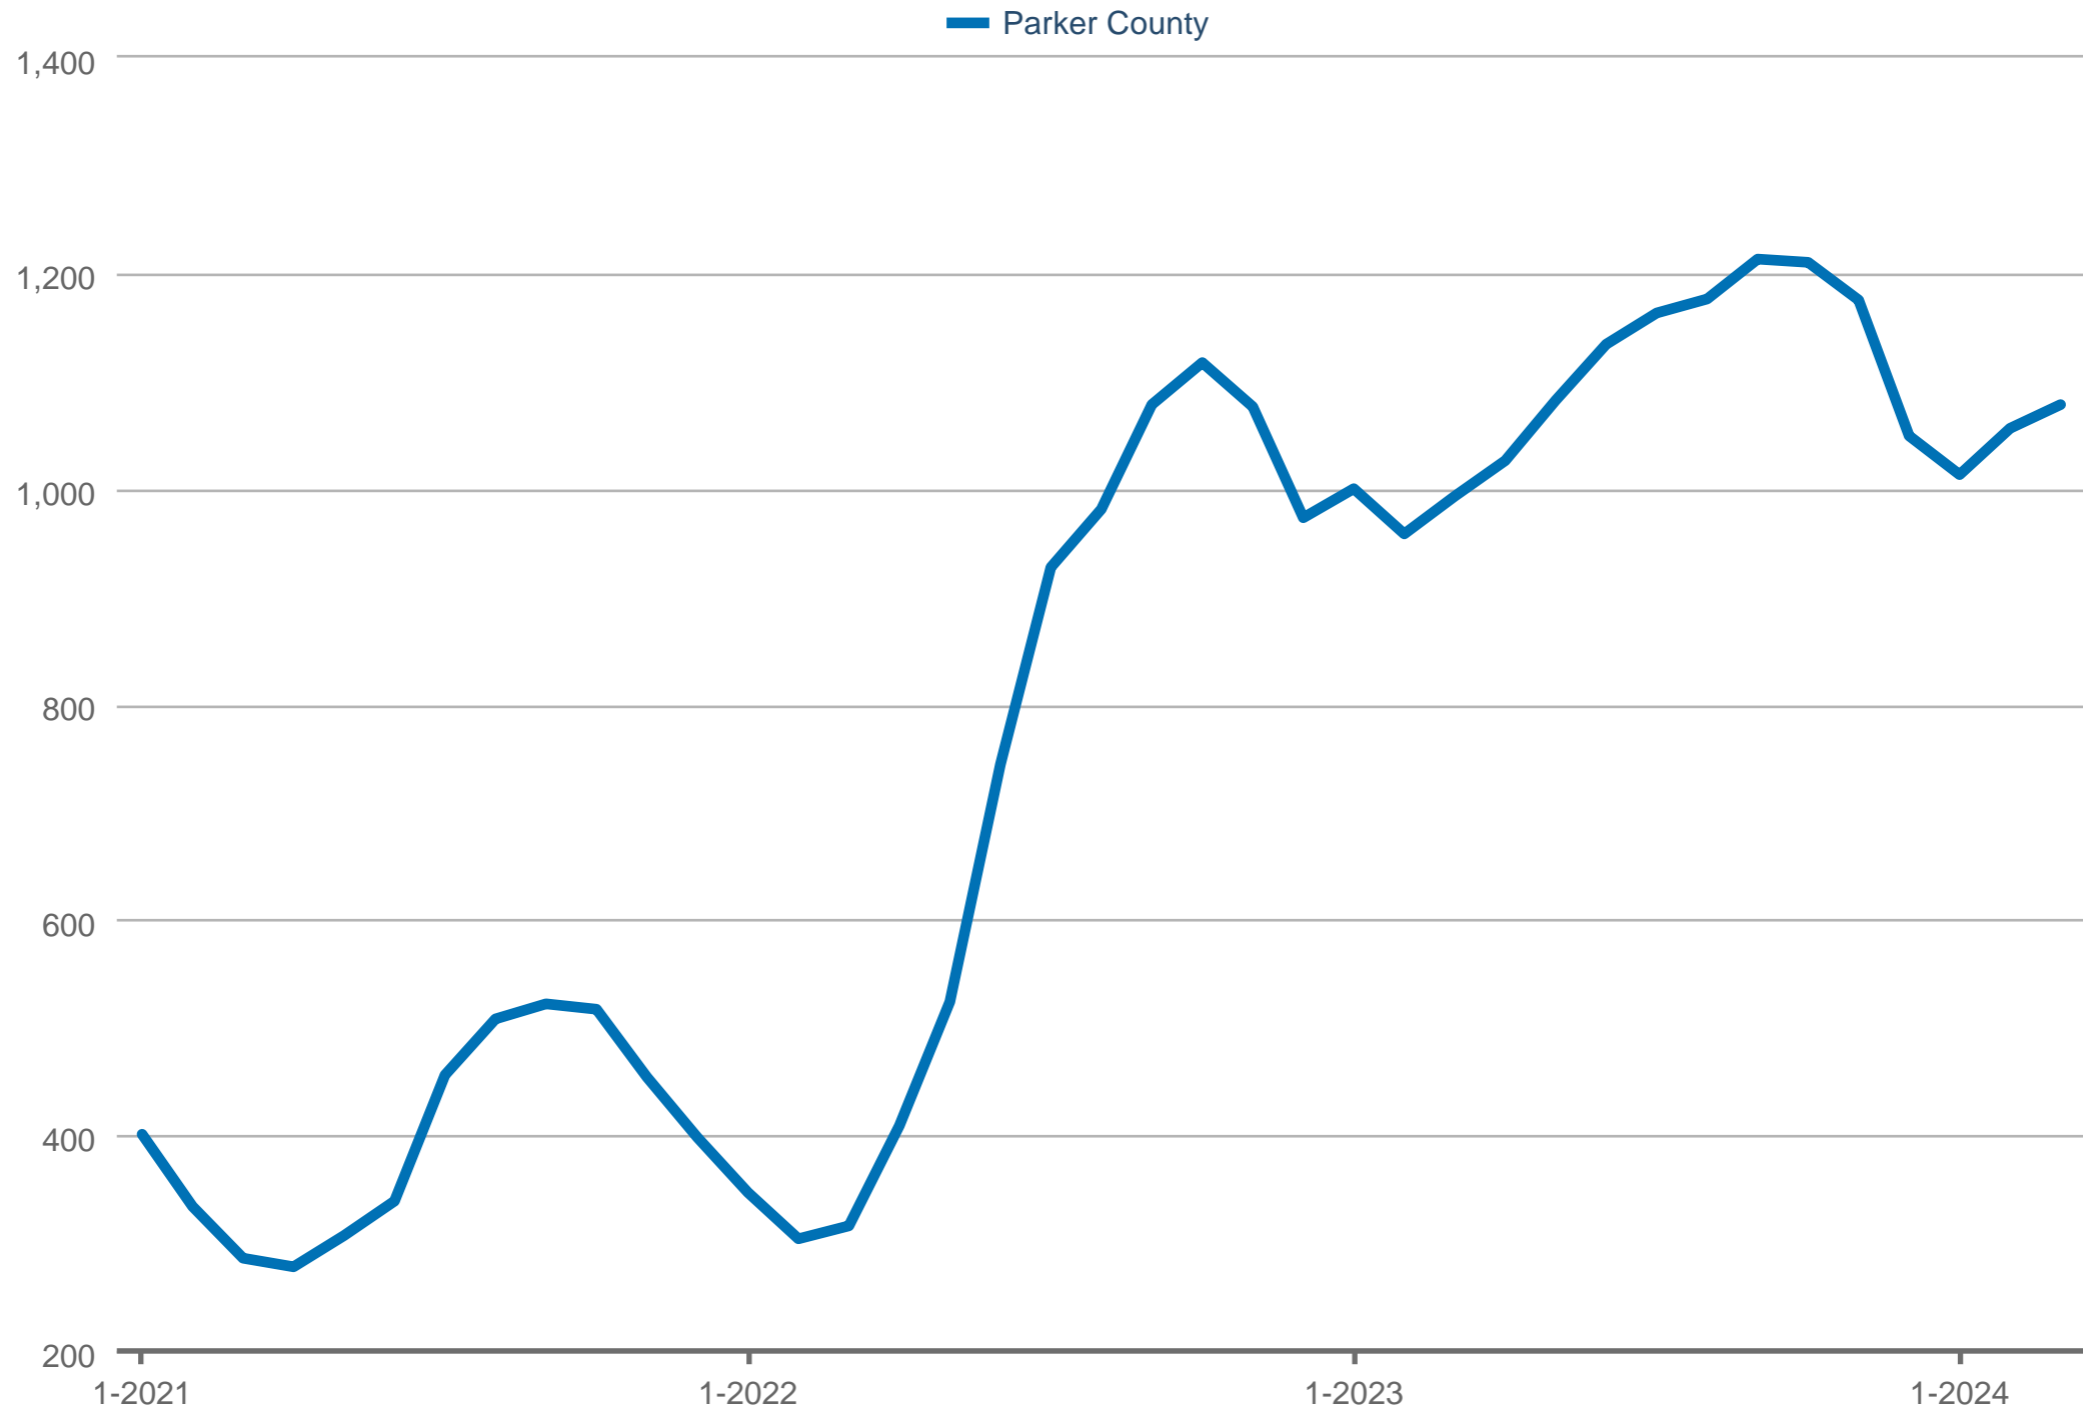

Inventory of Homes for Sale

Parker County: Single-Family

Each data point is one month of activity. Data is from April 30, 2024.