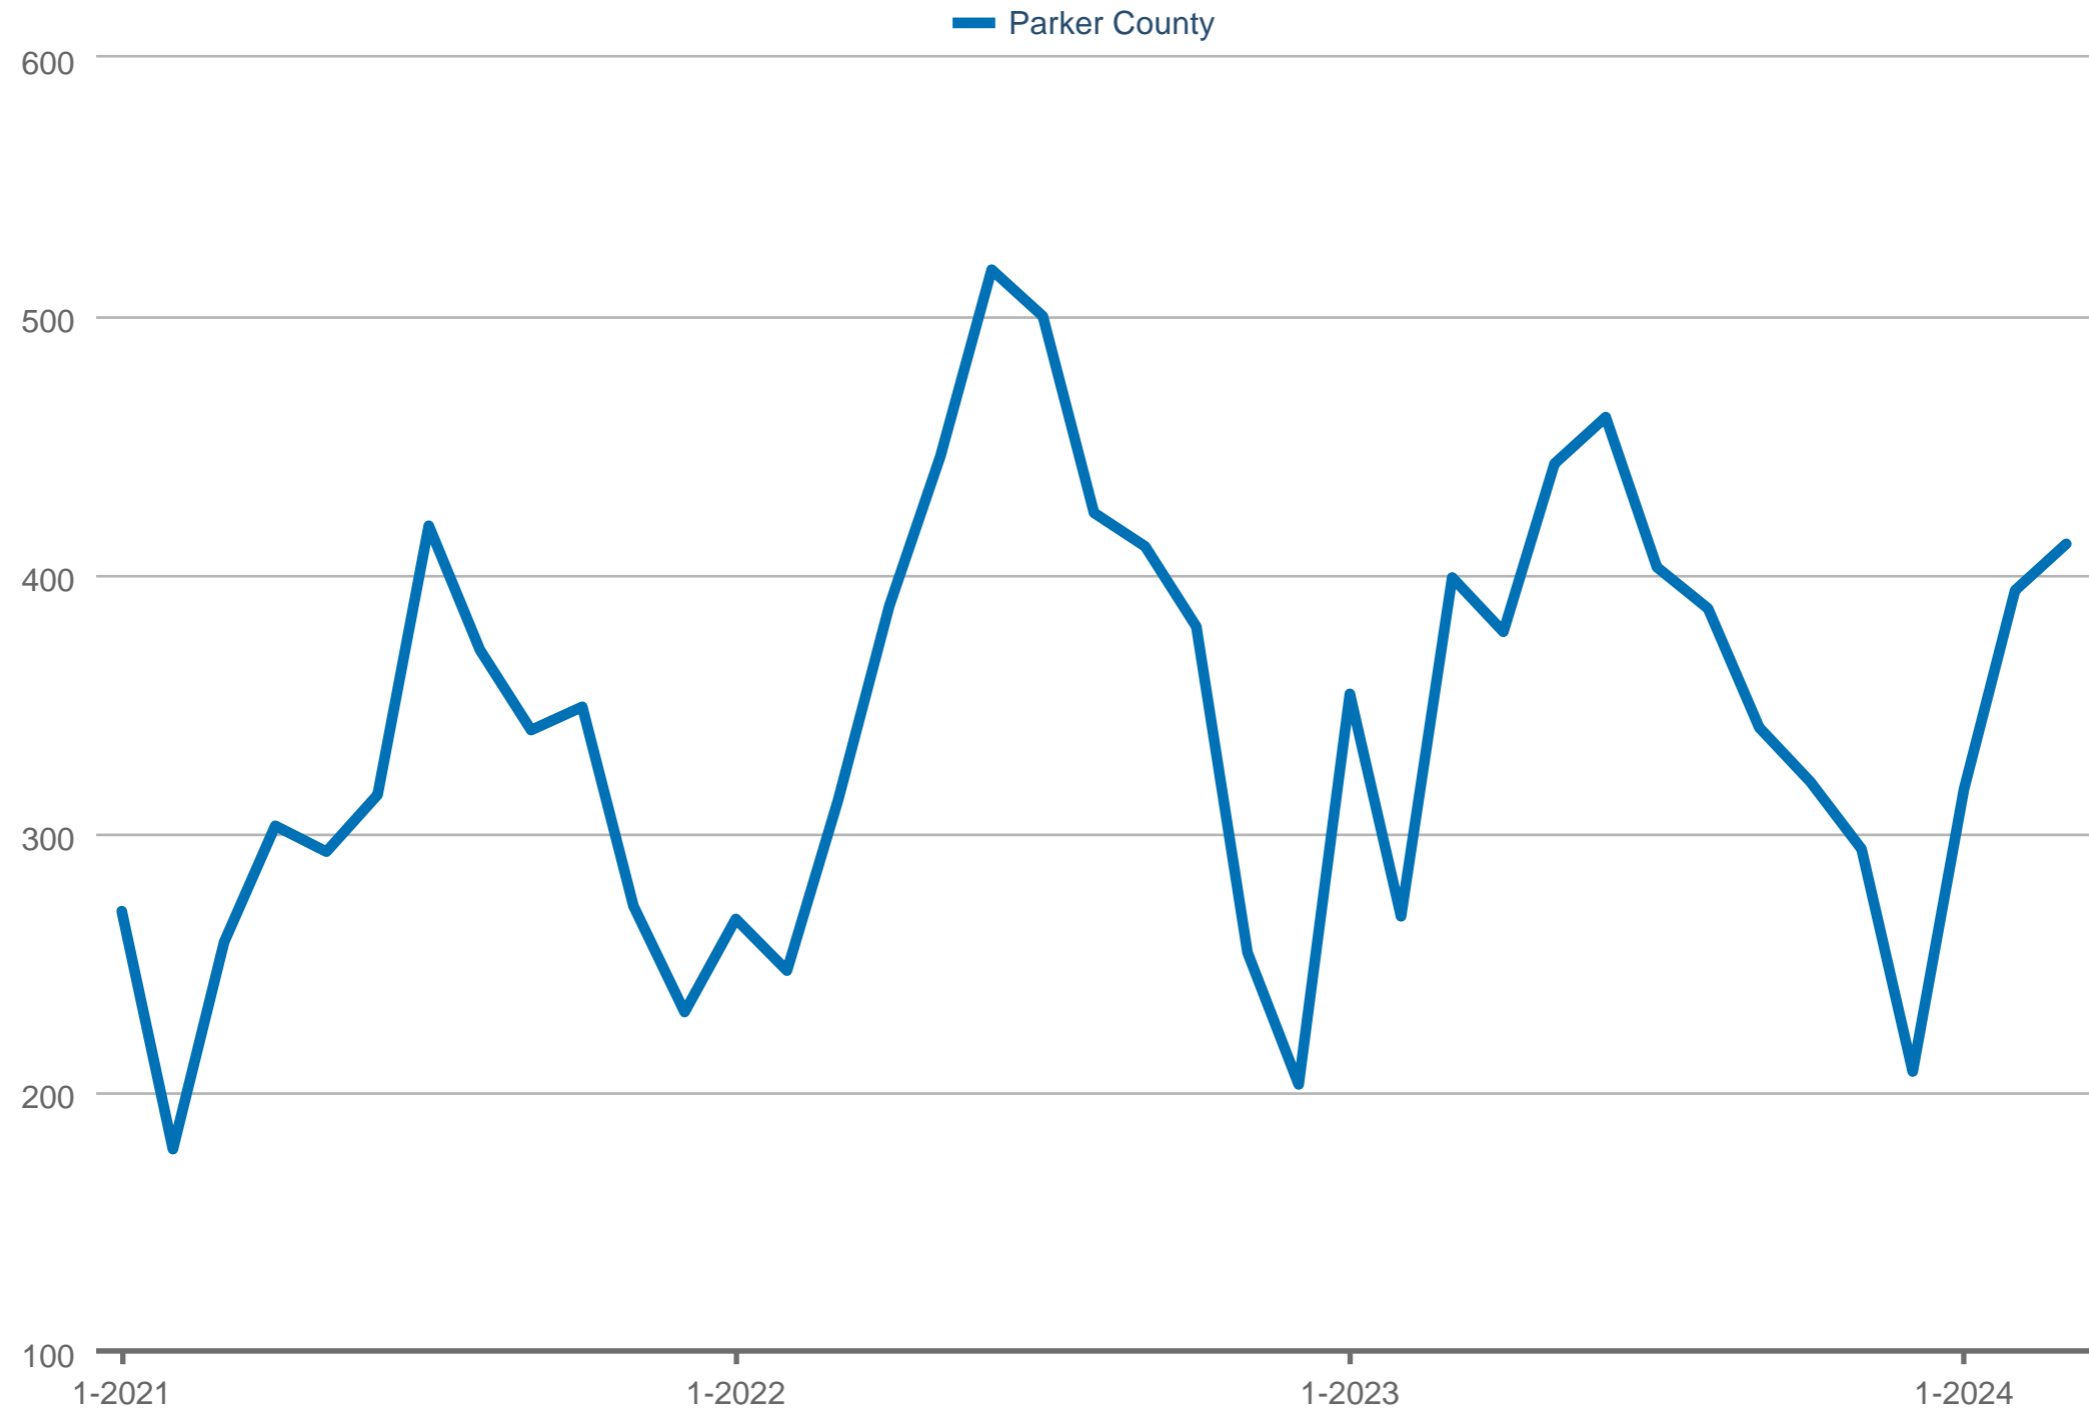

New Listings

Parker County: Single-Family

Each data point is one month of activity. Data is from April 30, 2024.