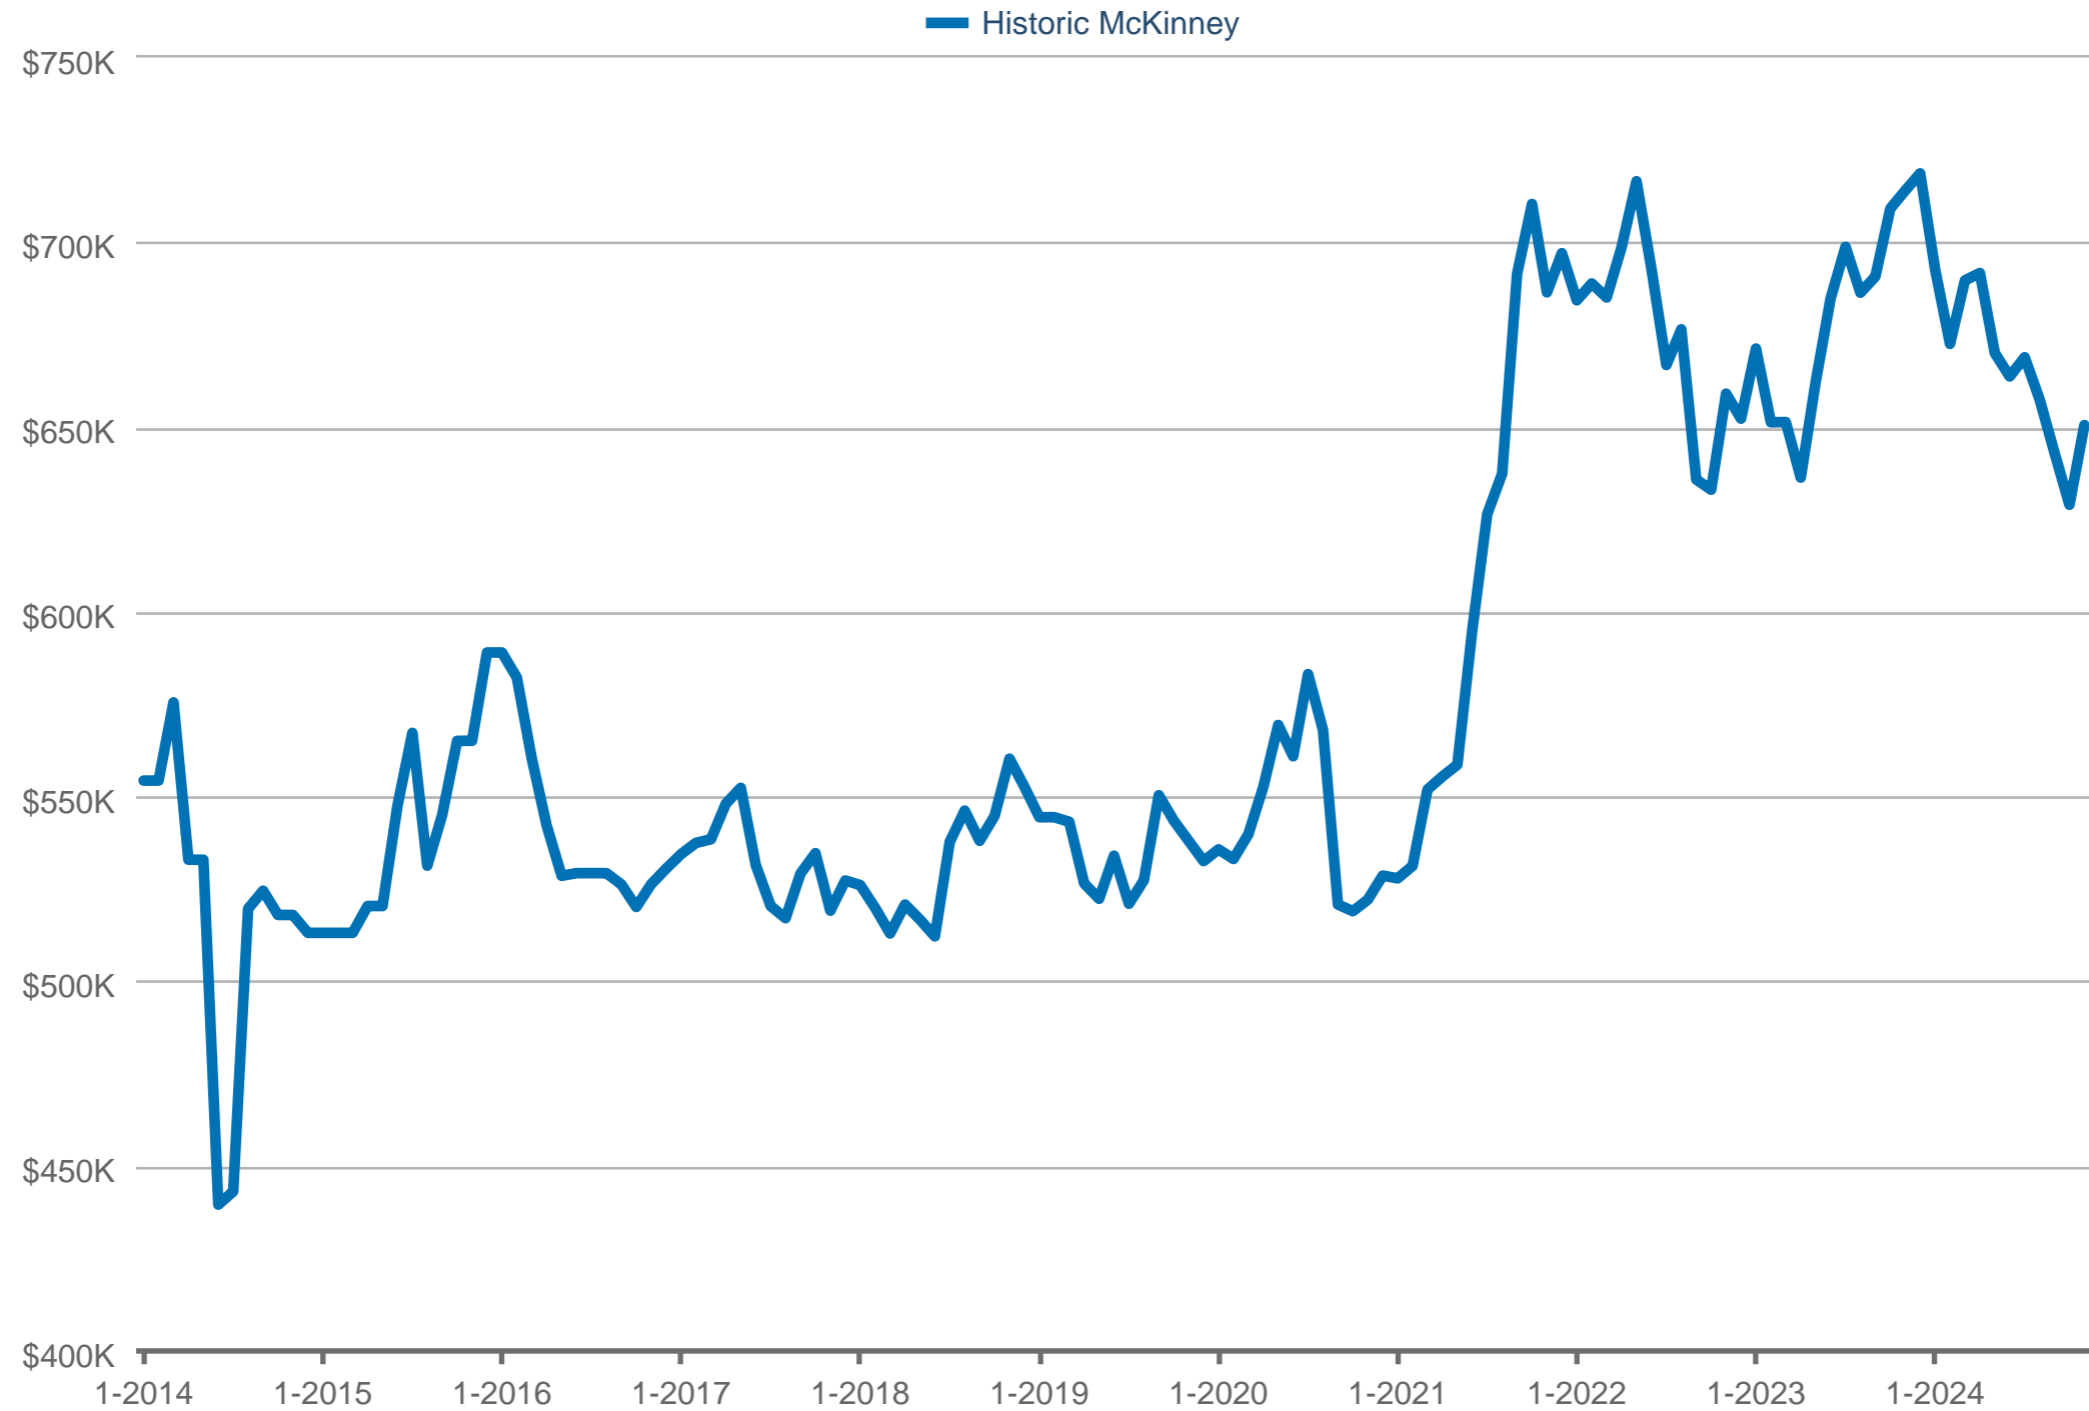

Average Sales Price

Historic McKinney*: Resale, \$400,000 or More, Residential, 1999 and Before

Each data point is 12 months of activity. Data is from December 23, 2024.

* User-defined area. All data from NTRIS. Data deemed reliable, but not guaranteed. NTRIS Trends © 2024 ShowingTime Plus, LLC.