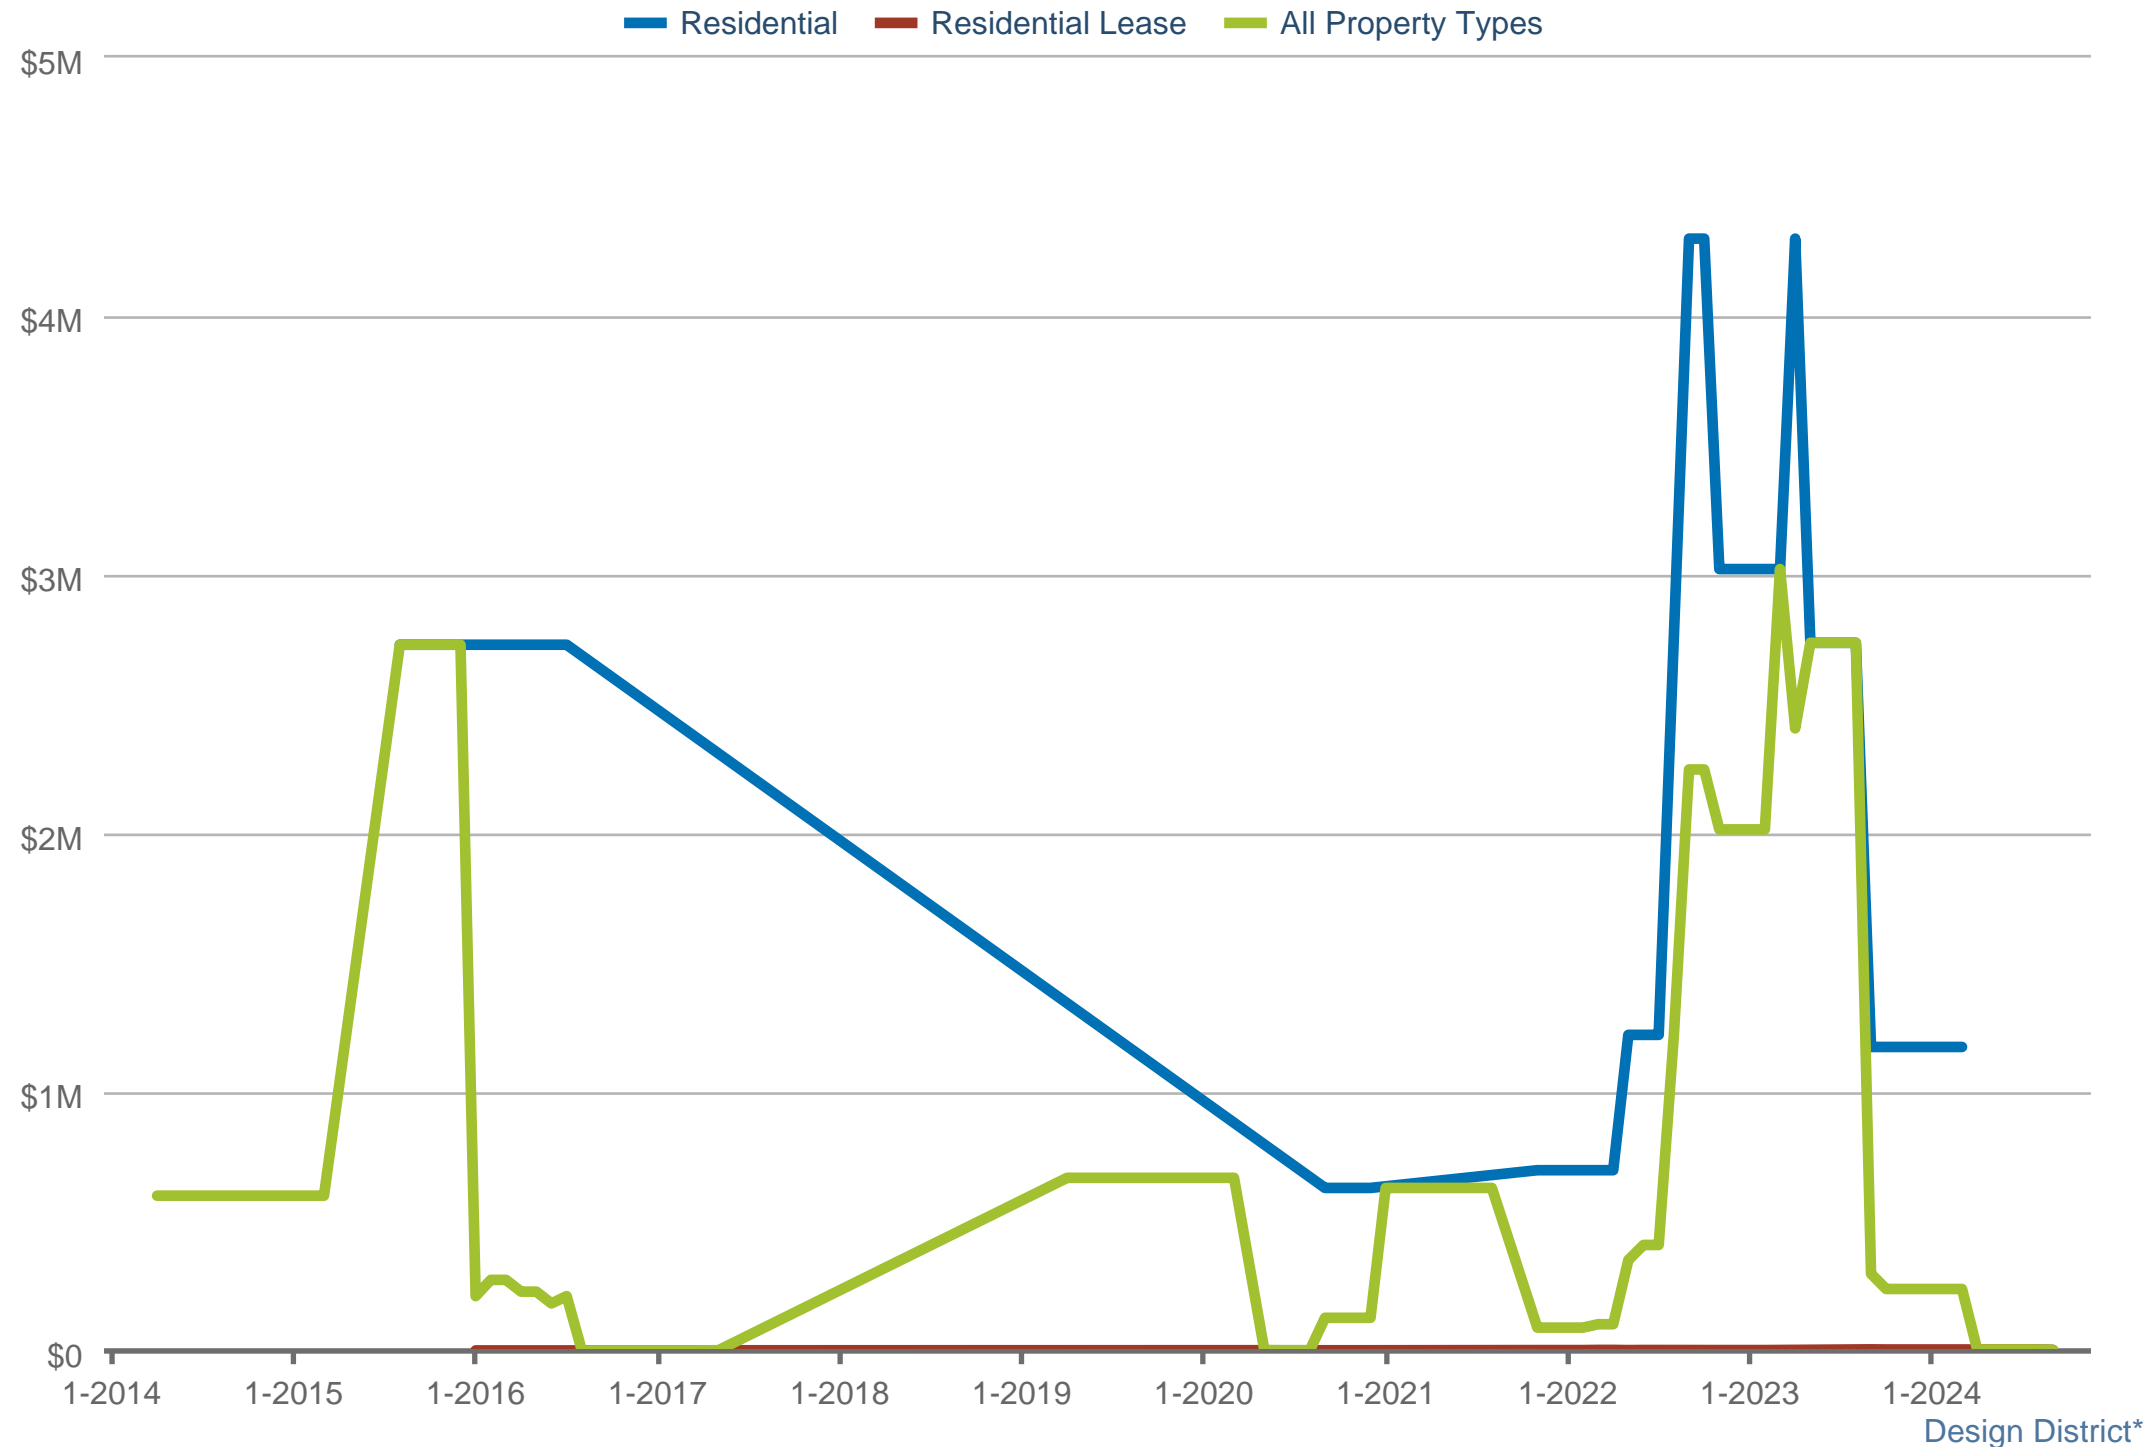

Average Sales Price - By Property Type

Each data point is 12 months of activity. Data is from December 23, 2024.

* User-defined area. All data from NTRIS. Data deemed reliable, but not guaranteed. NTRIS Trends © 2024 ShowingTime Plus, LLC.