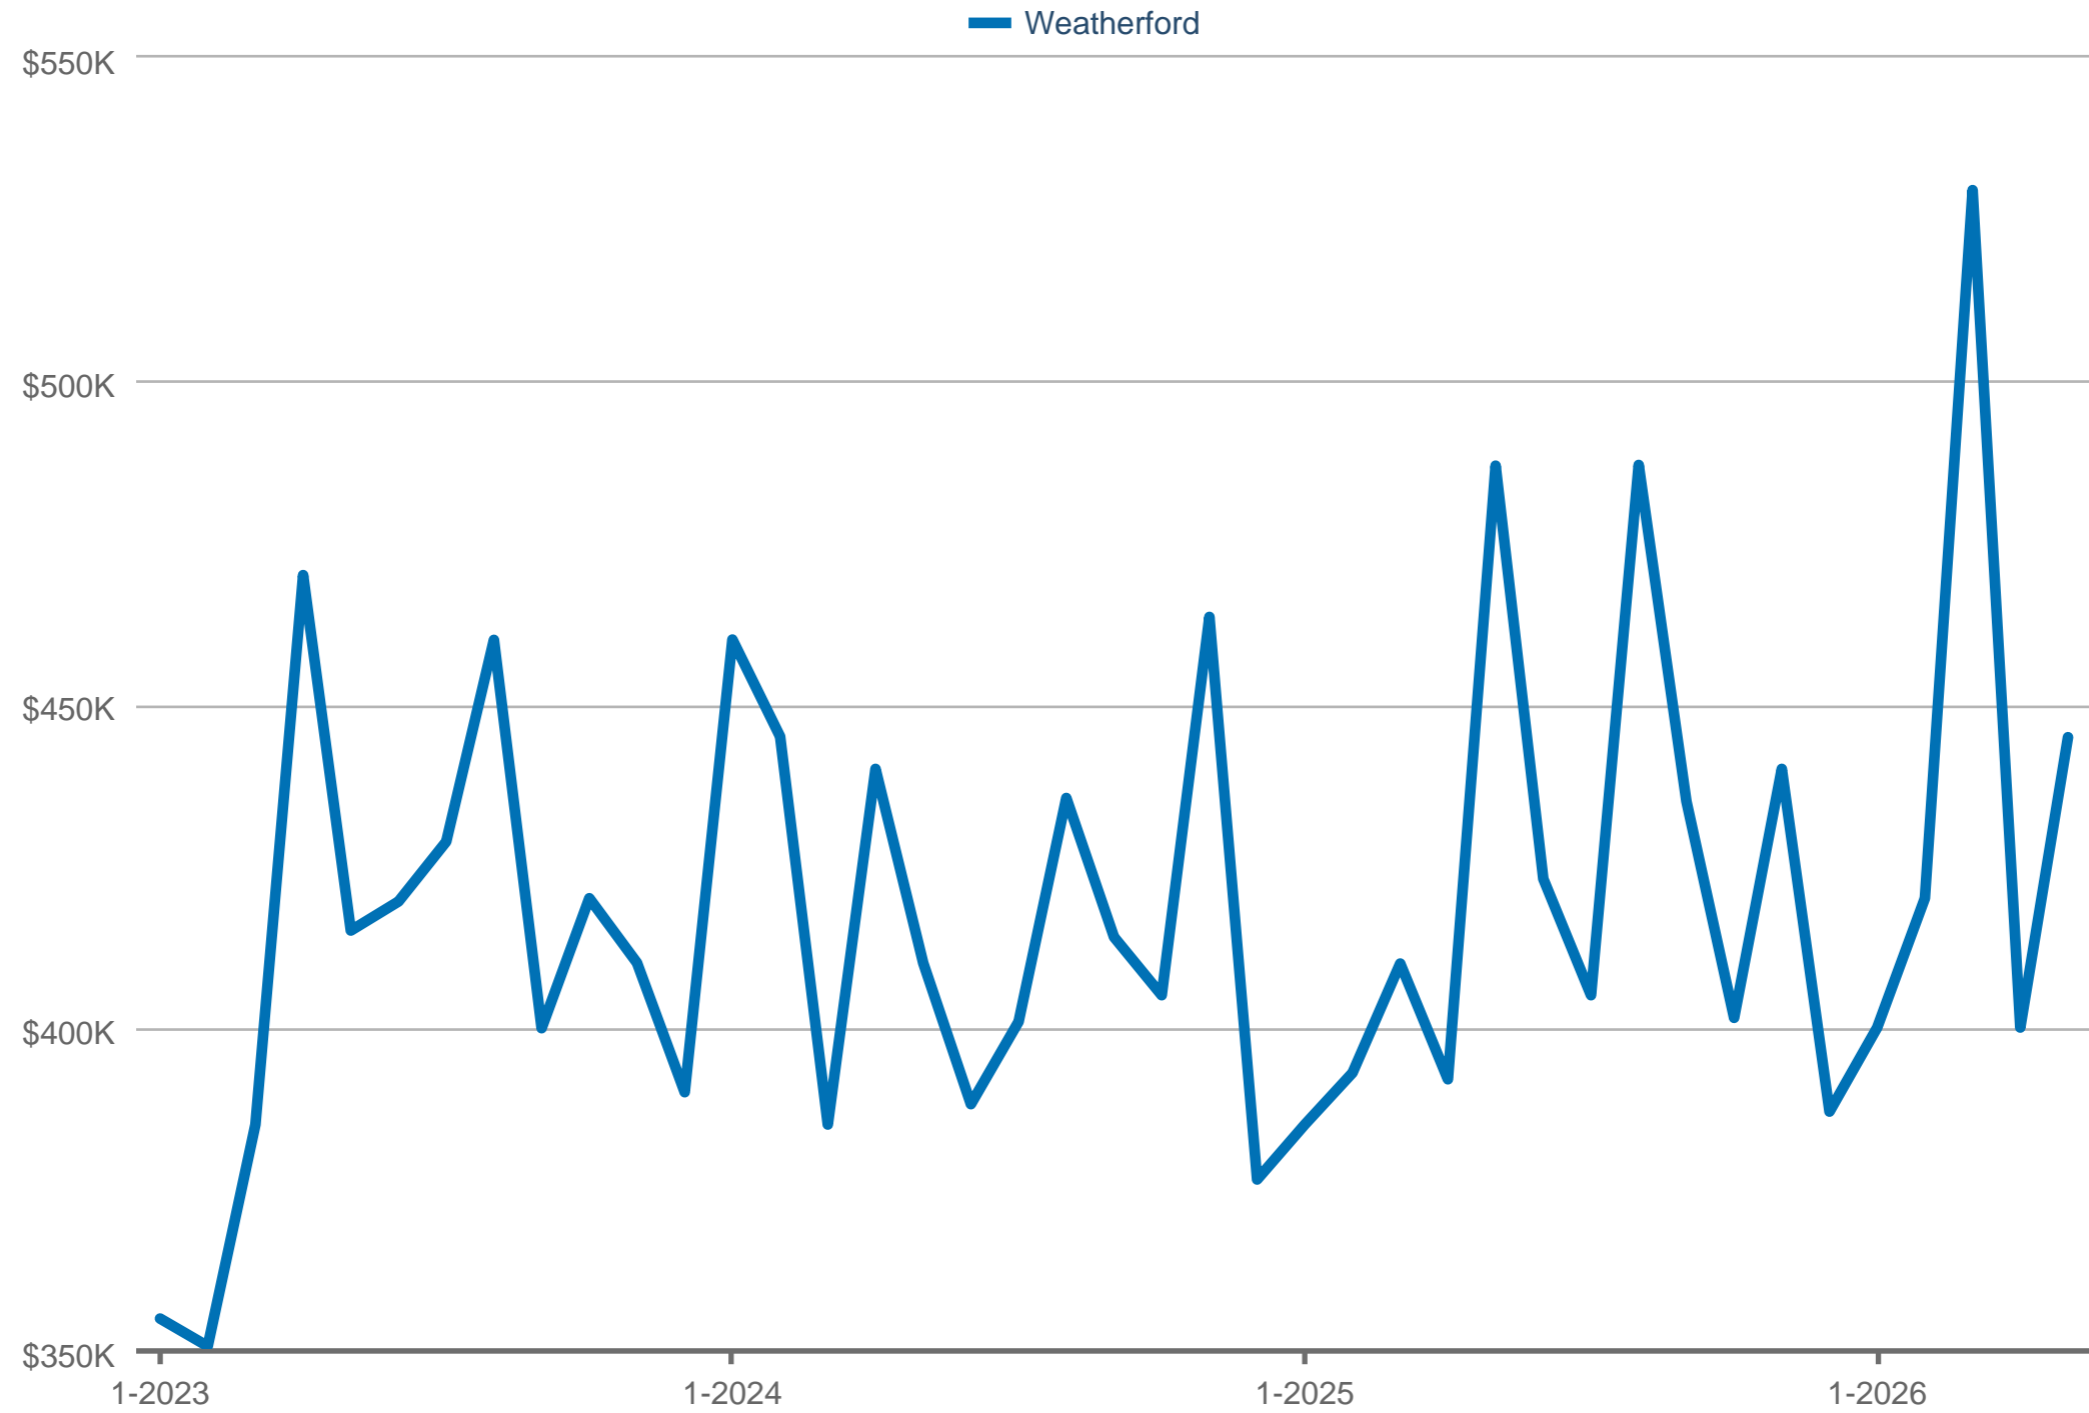

### Median Sales Price

Weatherford: Residential

Each data point is one month of activity. Data is from June 13, 2026.