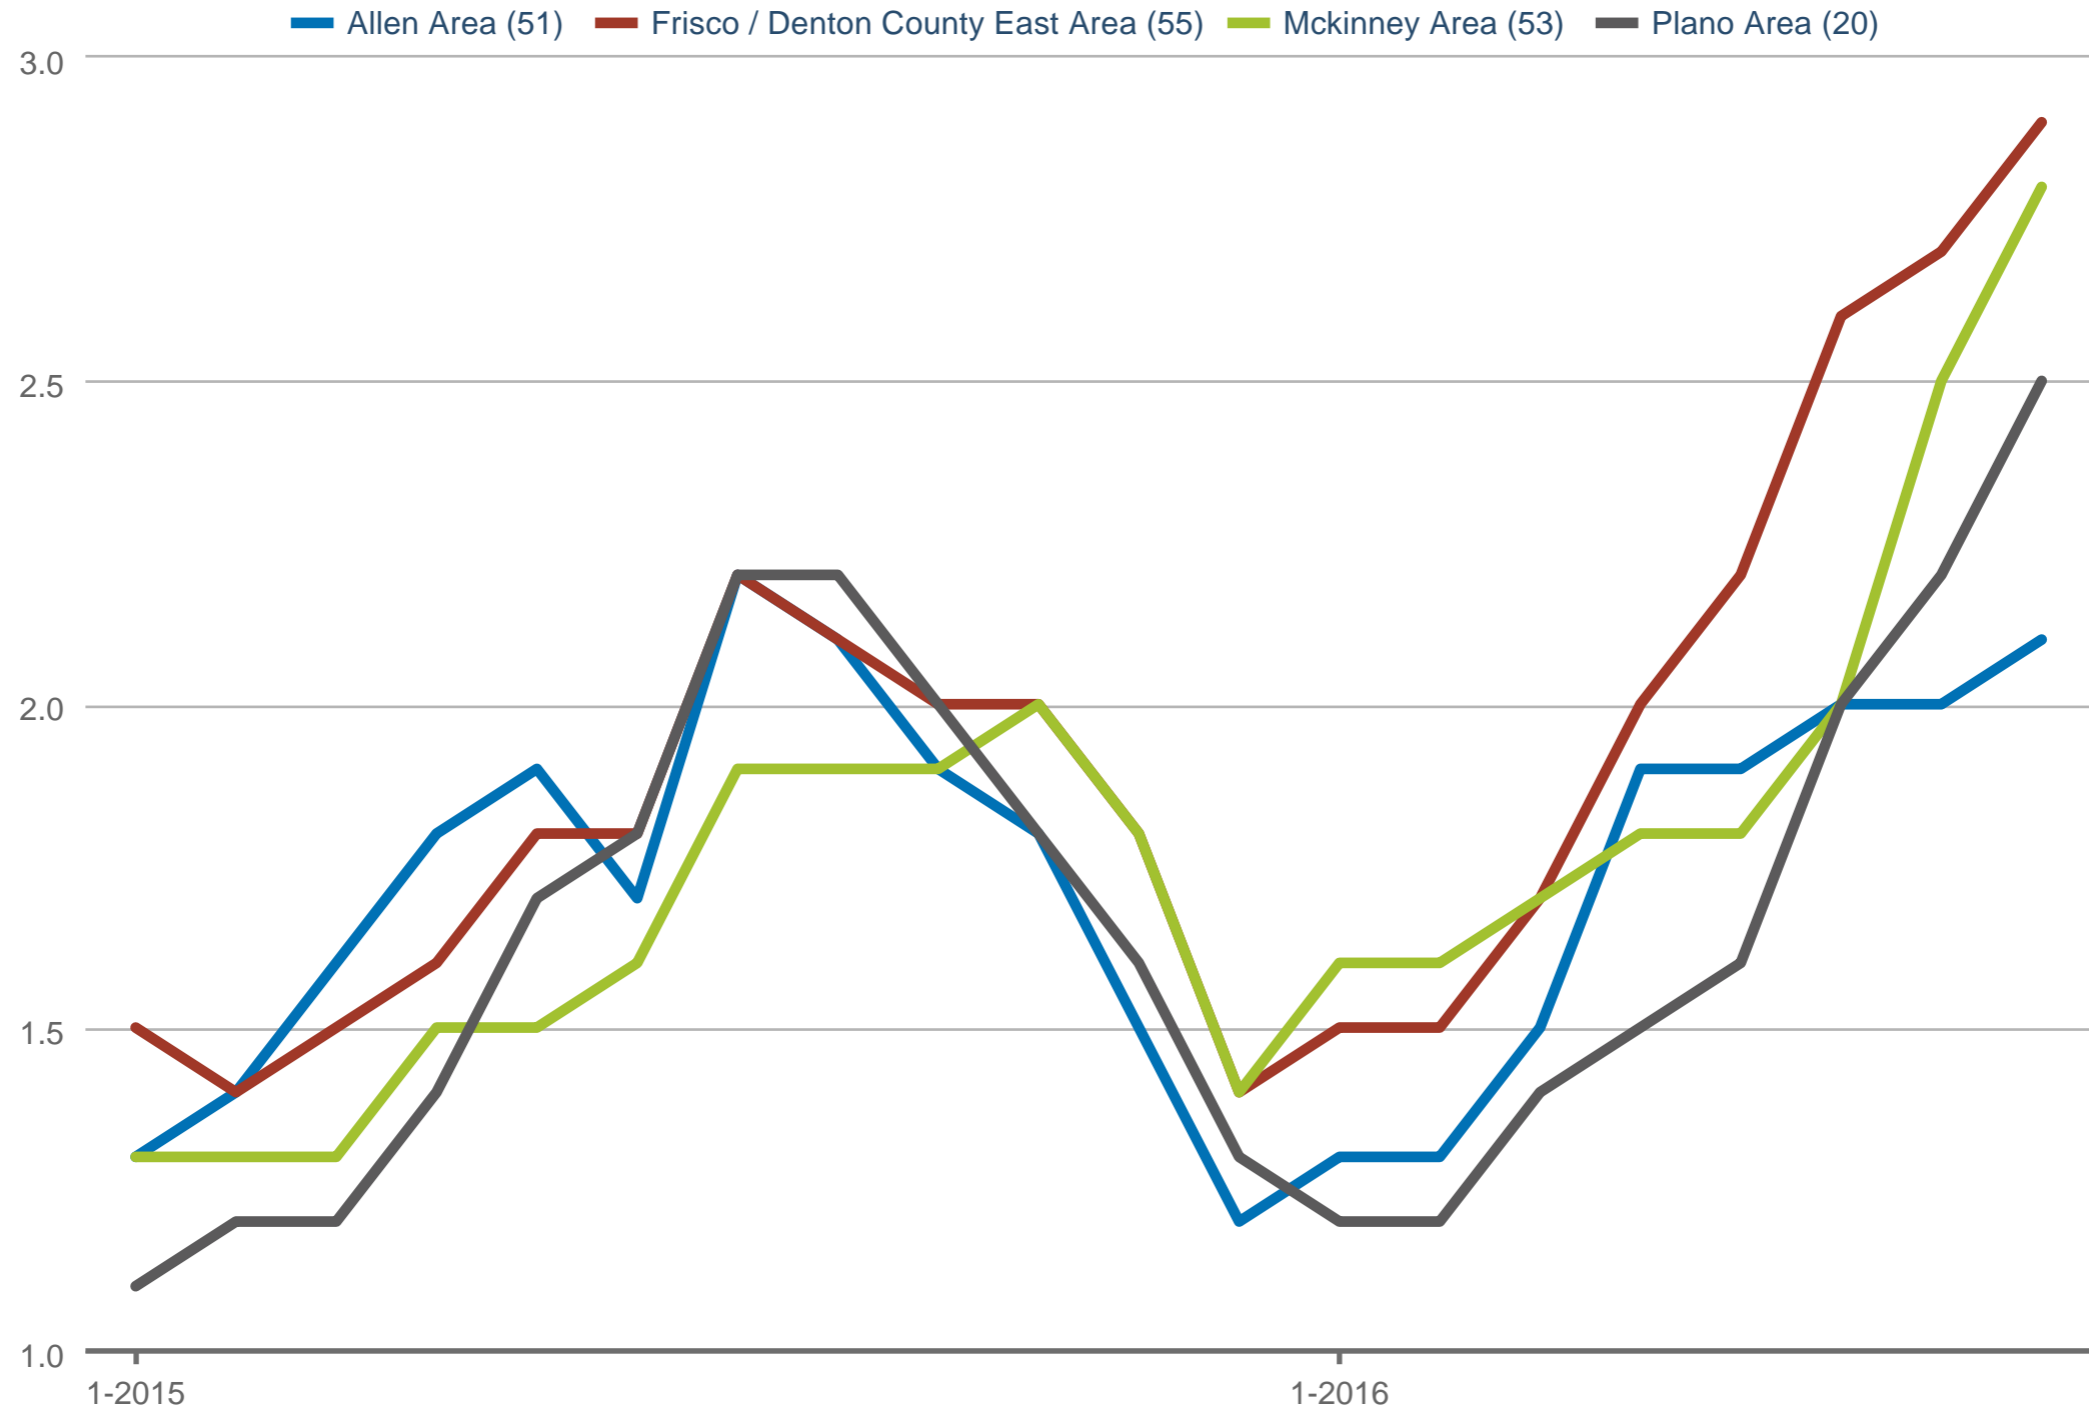

### Months Supply of Inventory

Allen Area (51) & Frisco / Denton County East Area (55) & Mckinney Area (53) & Plano Area (20)

Each data point is one month of activity. Data is from September 5, 2016.