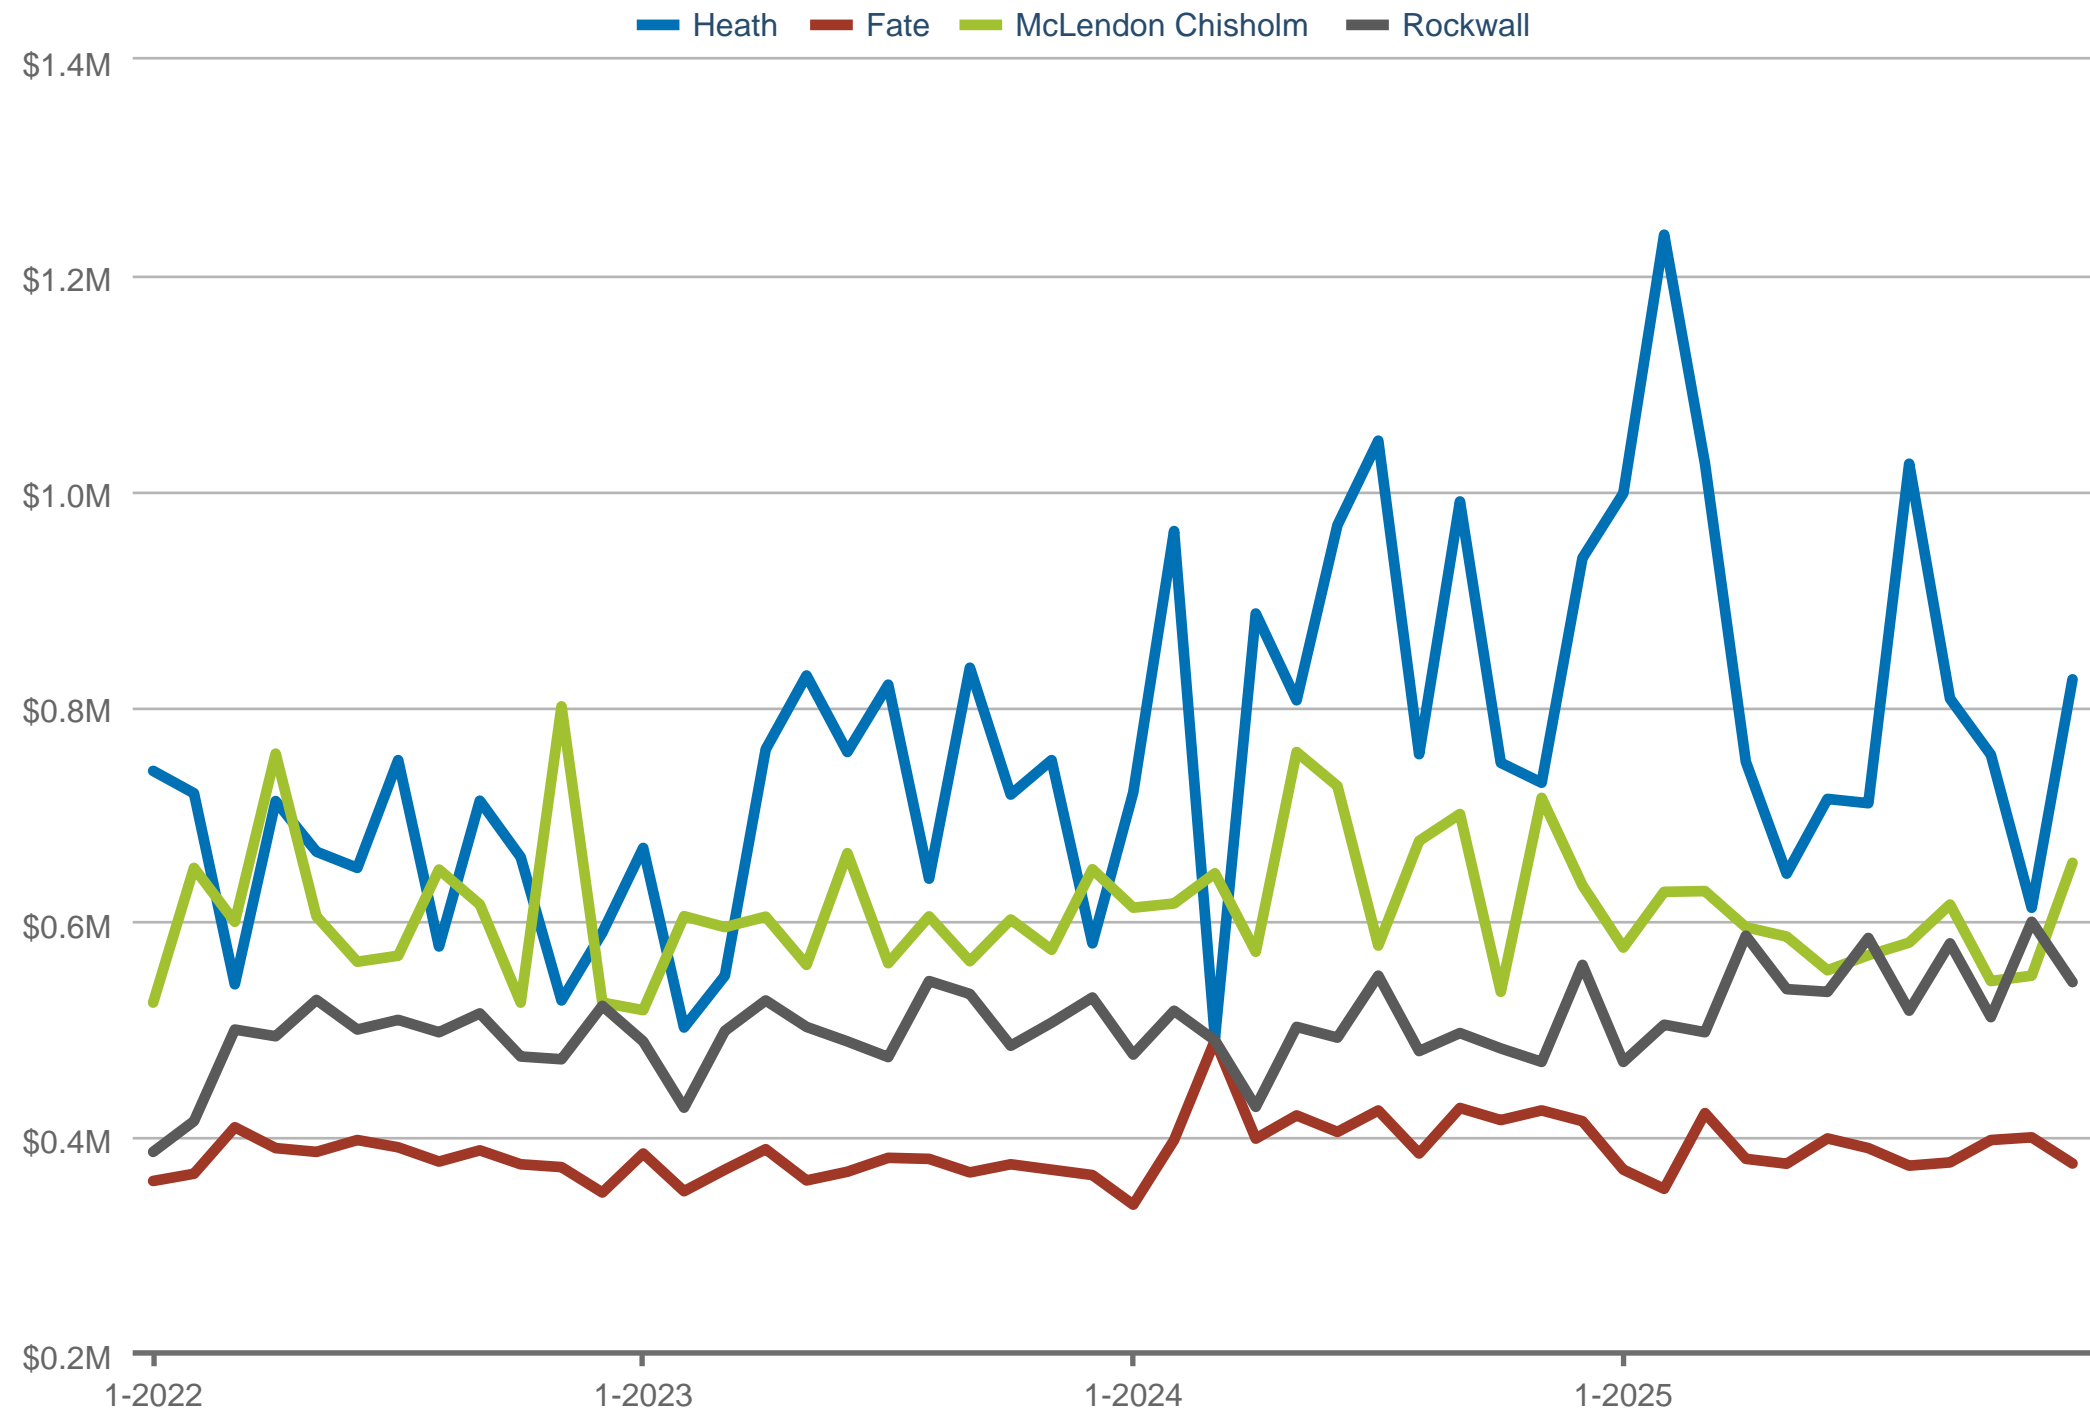

## Median Sales Price

Heath & Fate & McLendon Chisholm & Rockwall: Residential

Each data point is one month of activity. Data is from January 15, 2026.

All data from NTRIS. Data deemed reliable, but not guaranteed. NTRIS Trends © 2026 ShowingTime Plus, LLC.