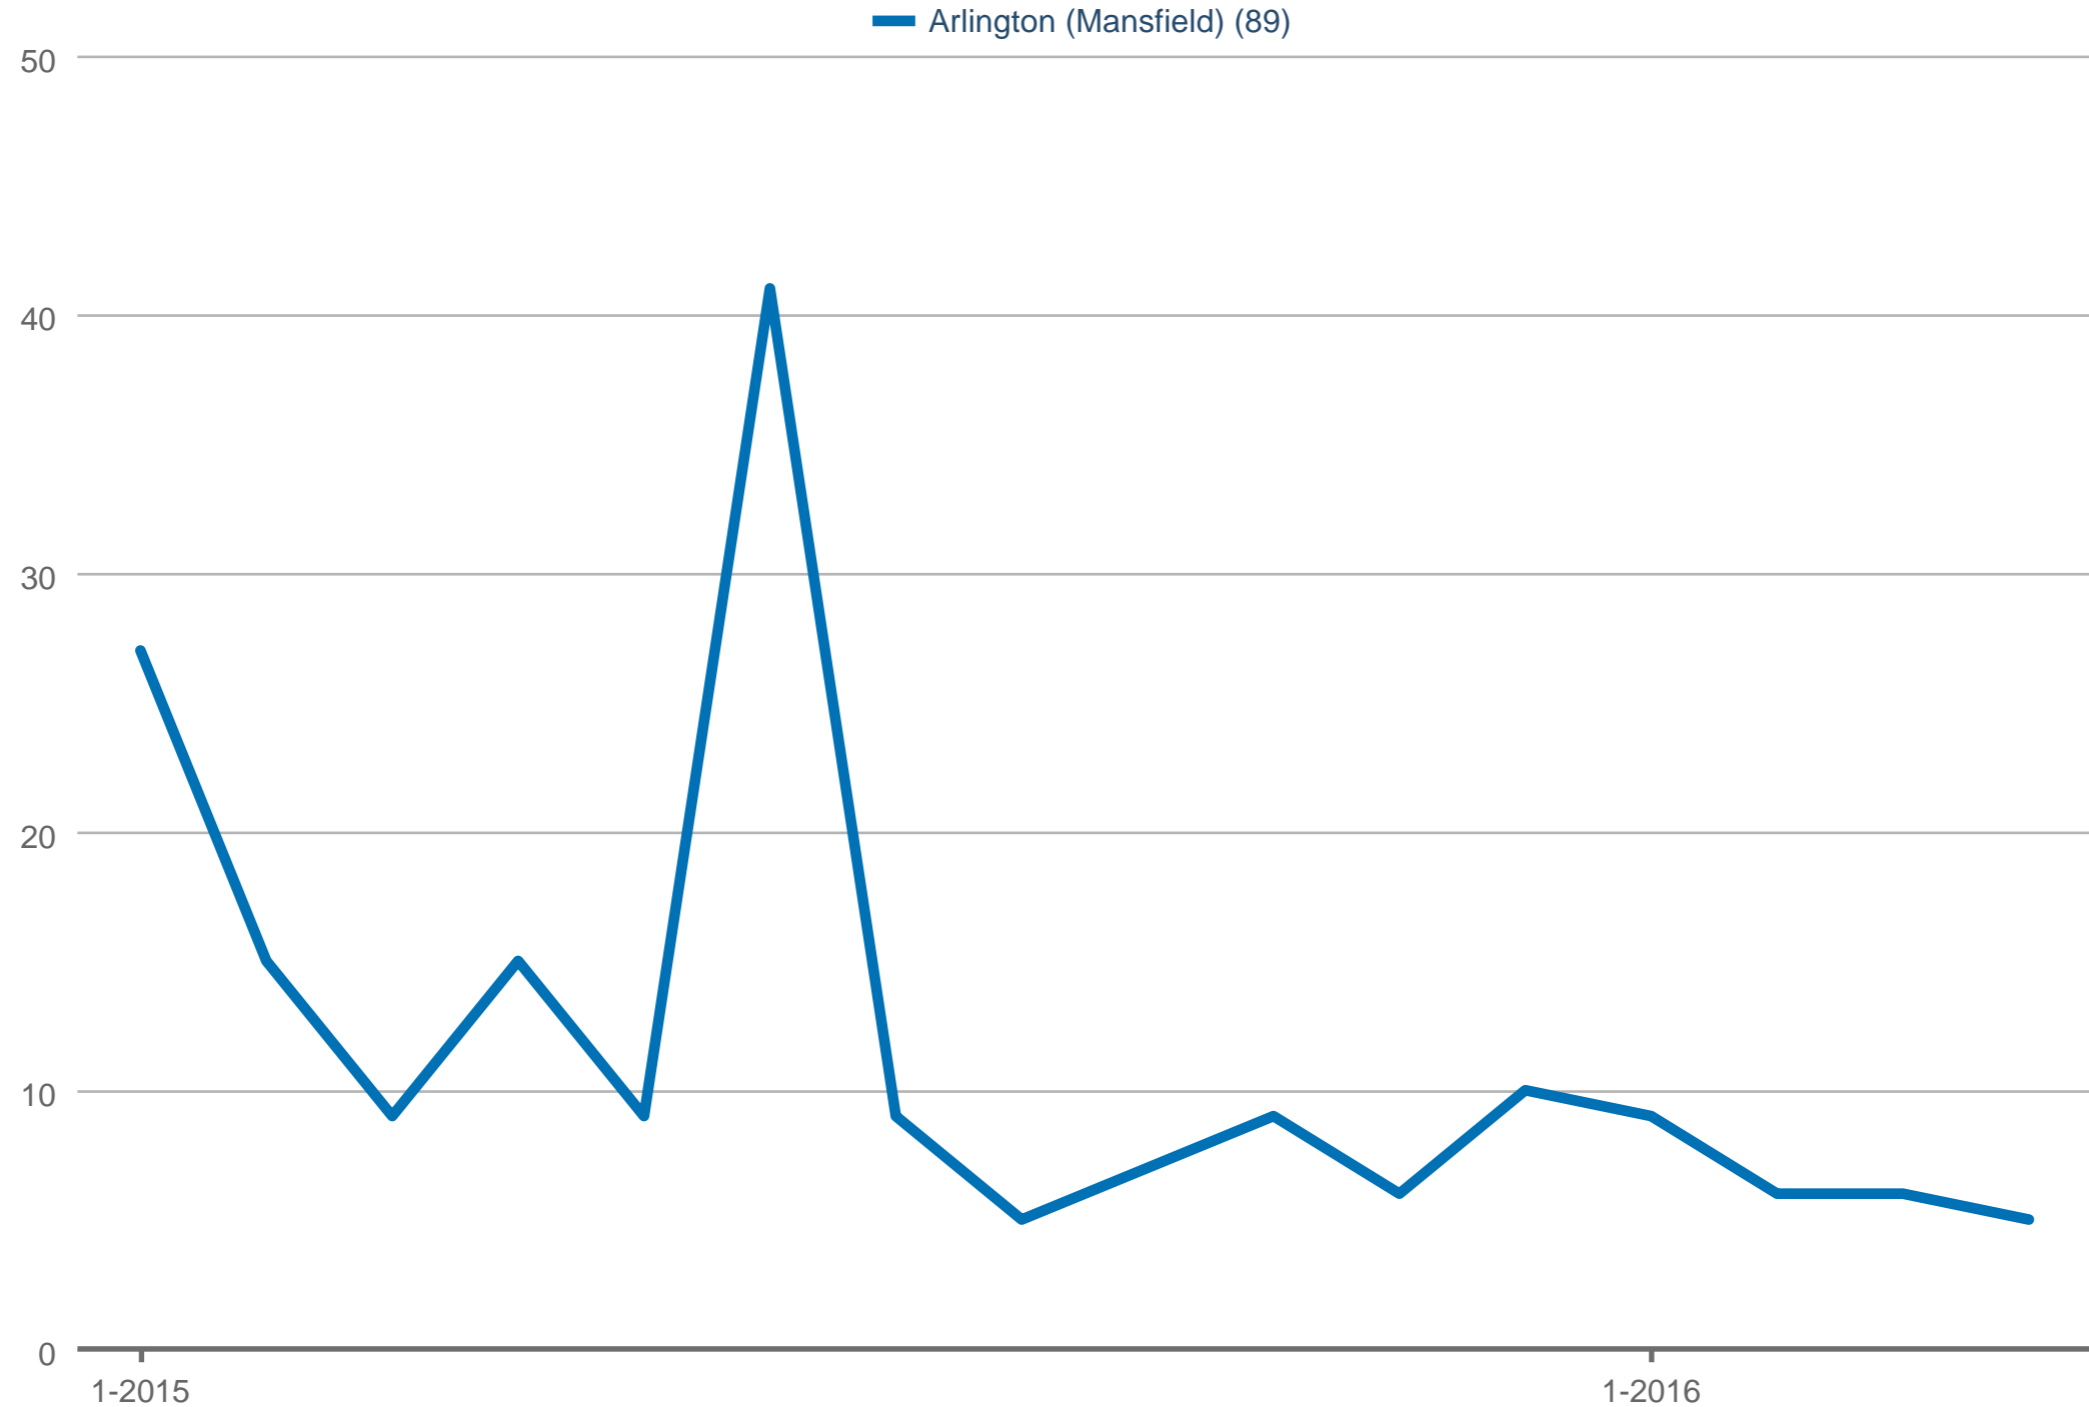

Median Days on Market

Arlington (Mansfield) (89): \$147,000 to \$198,999

Each data point is one month of activity. Data is from May 25, 2016.