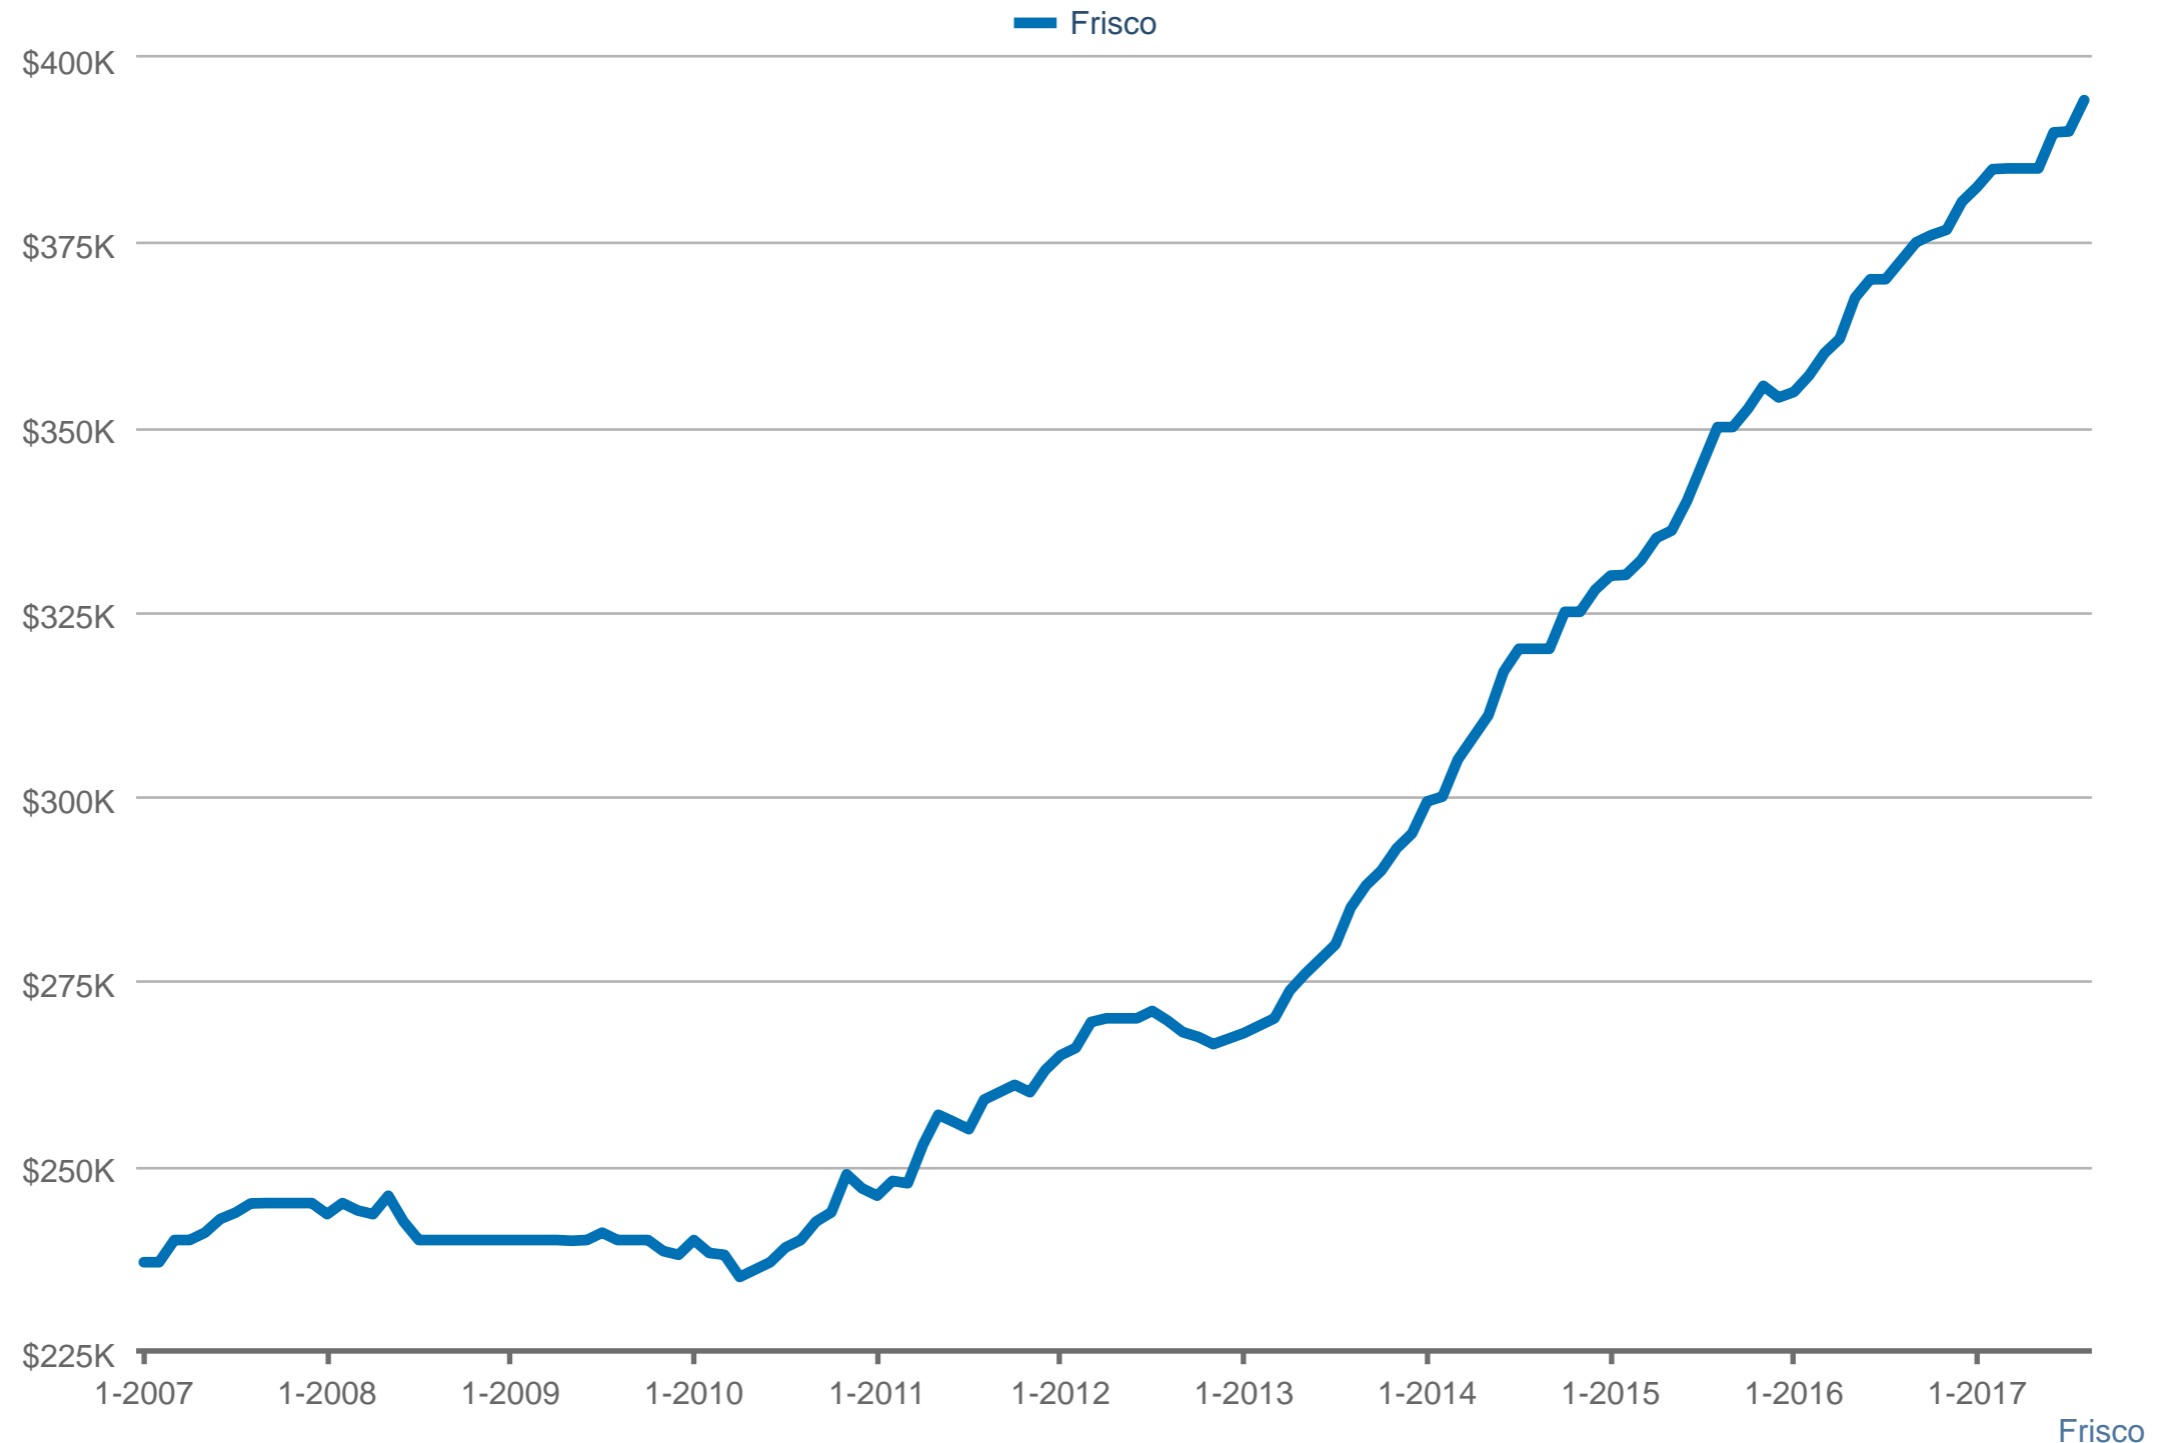

David Slater

Certified General Appraiser - D.W. Slater Company

Office: 214-543-1659
david@dwslaterco.com

Median Sales Price

Each data point is 12 months of activity. Data is from September 27, 2017.

All data from NTREIS. Data deemed reliable, but not guaranteed. NTREIS Trends © 2024 ShowingTime.