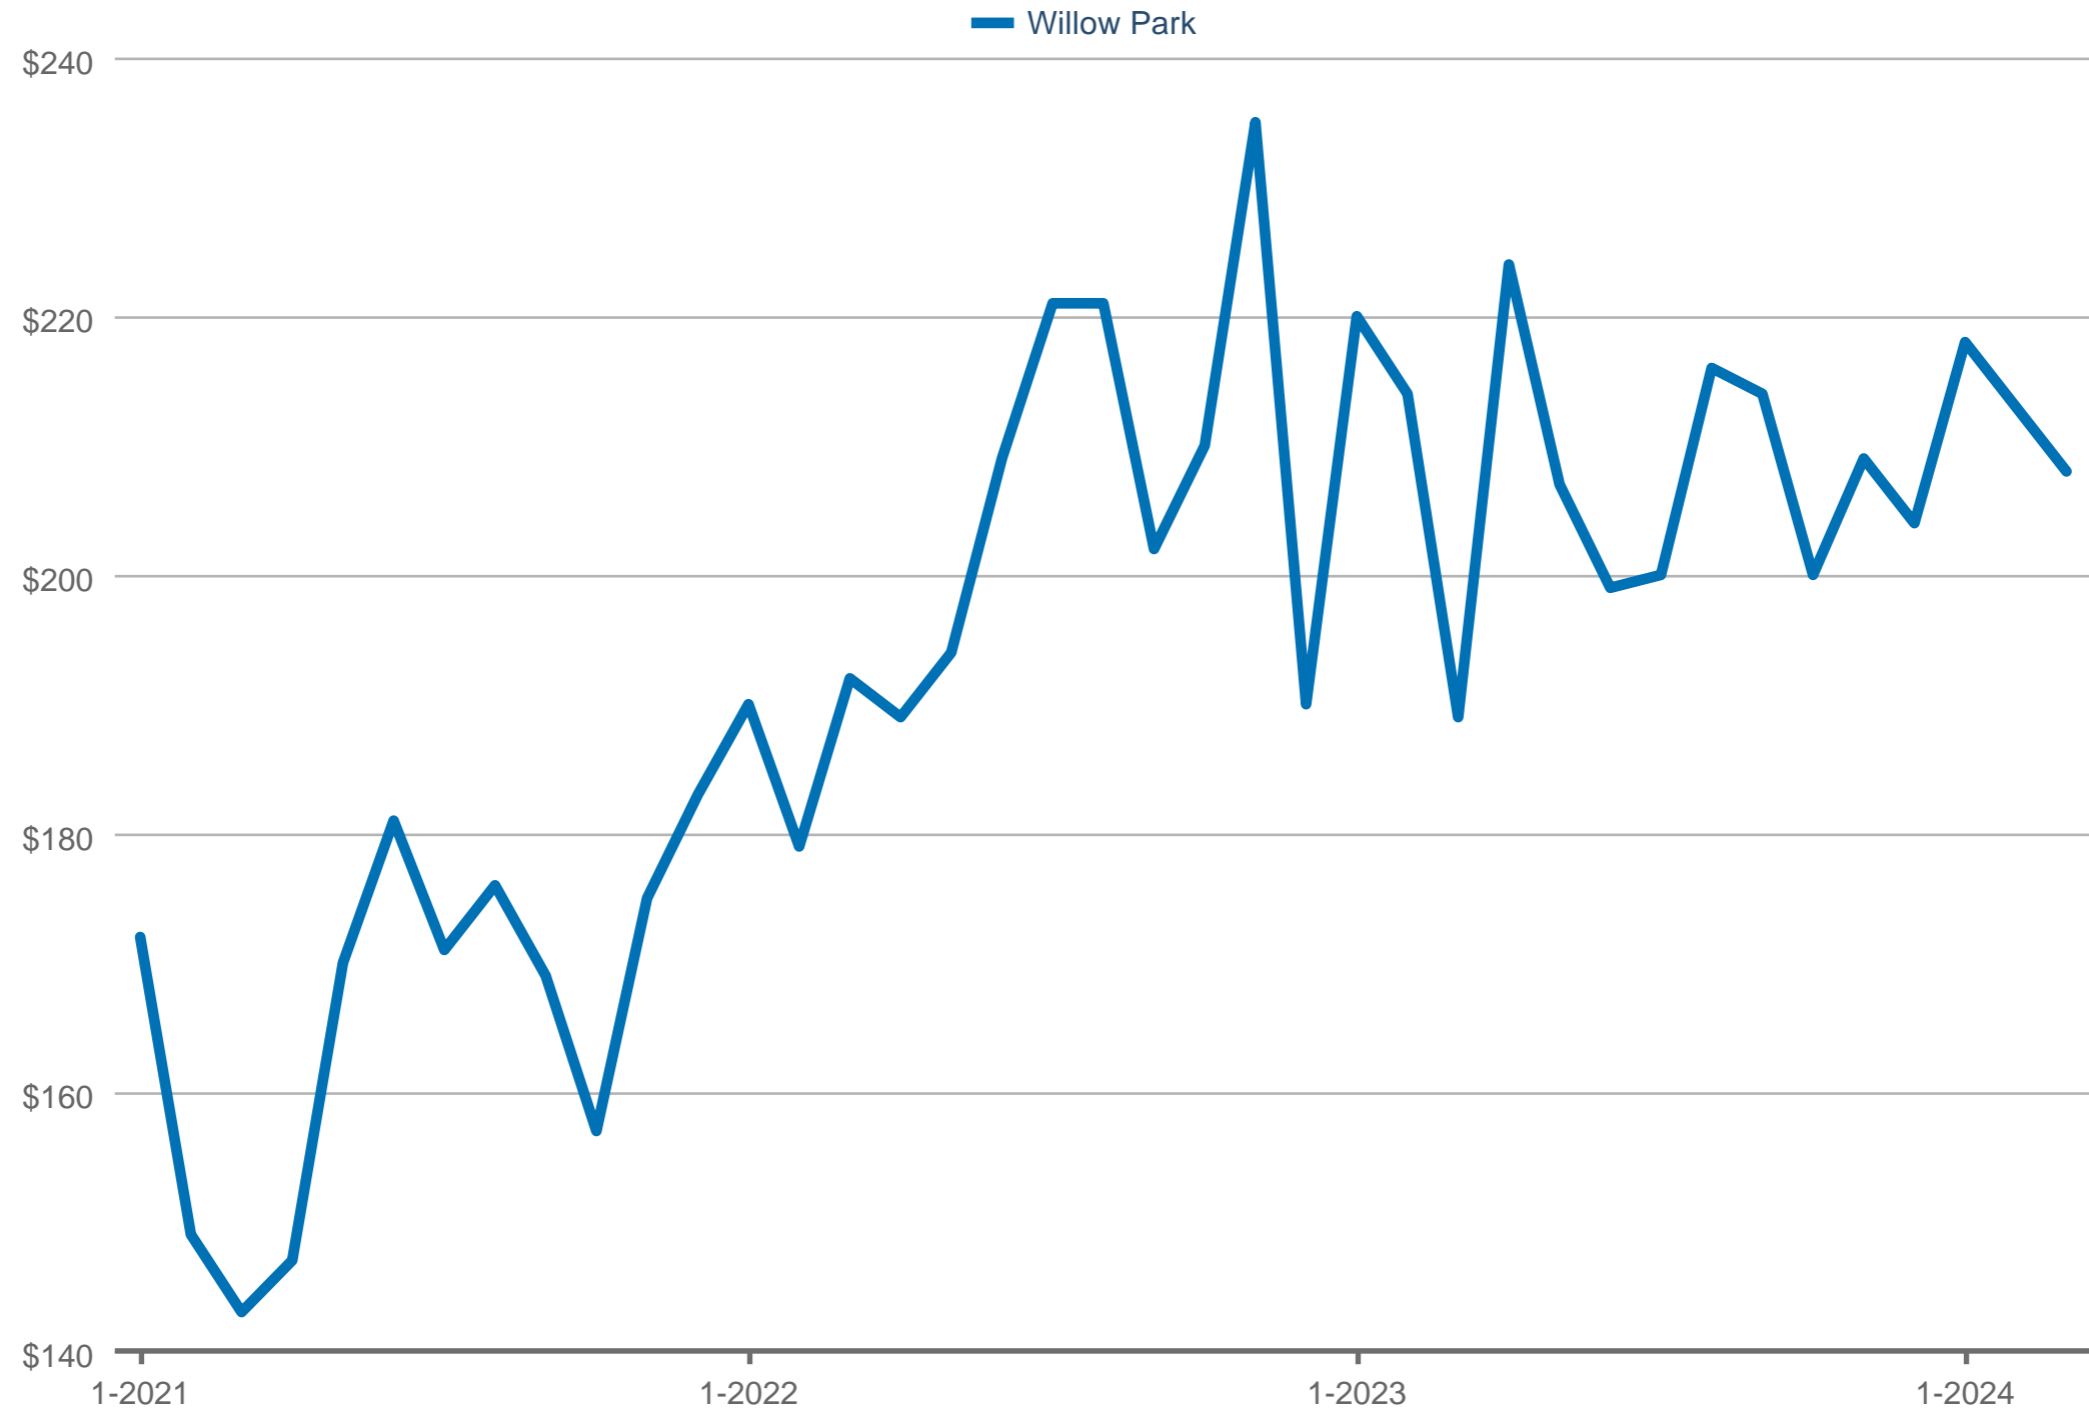

Average Price Per Square Foot

Willow Park

Each data point is one month of activity. Data is from April 24, 2024.