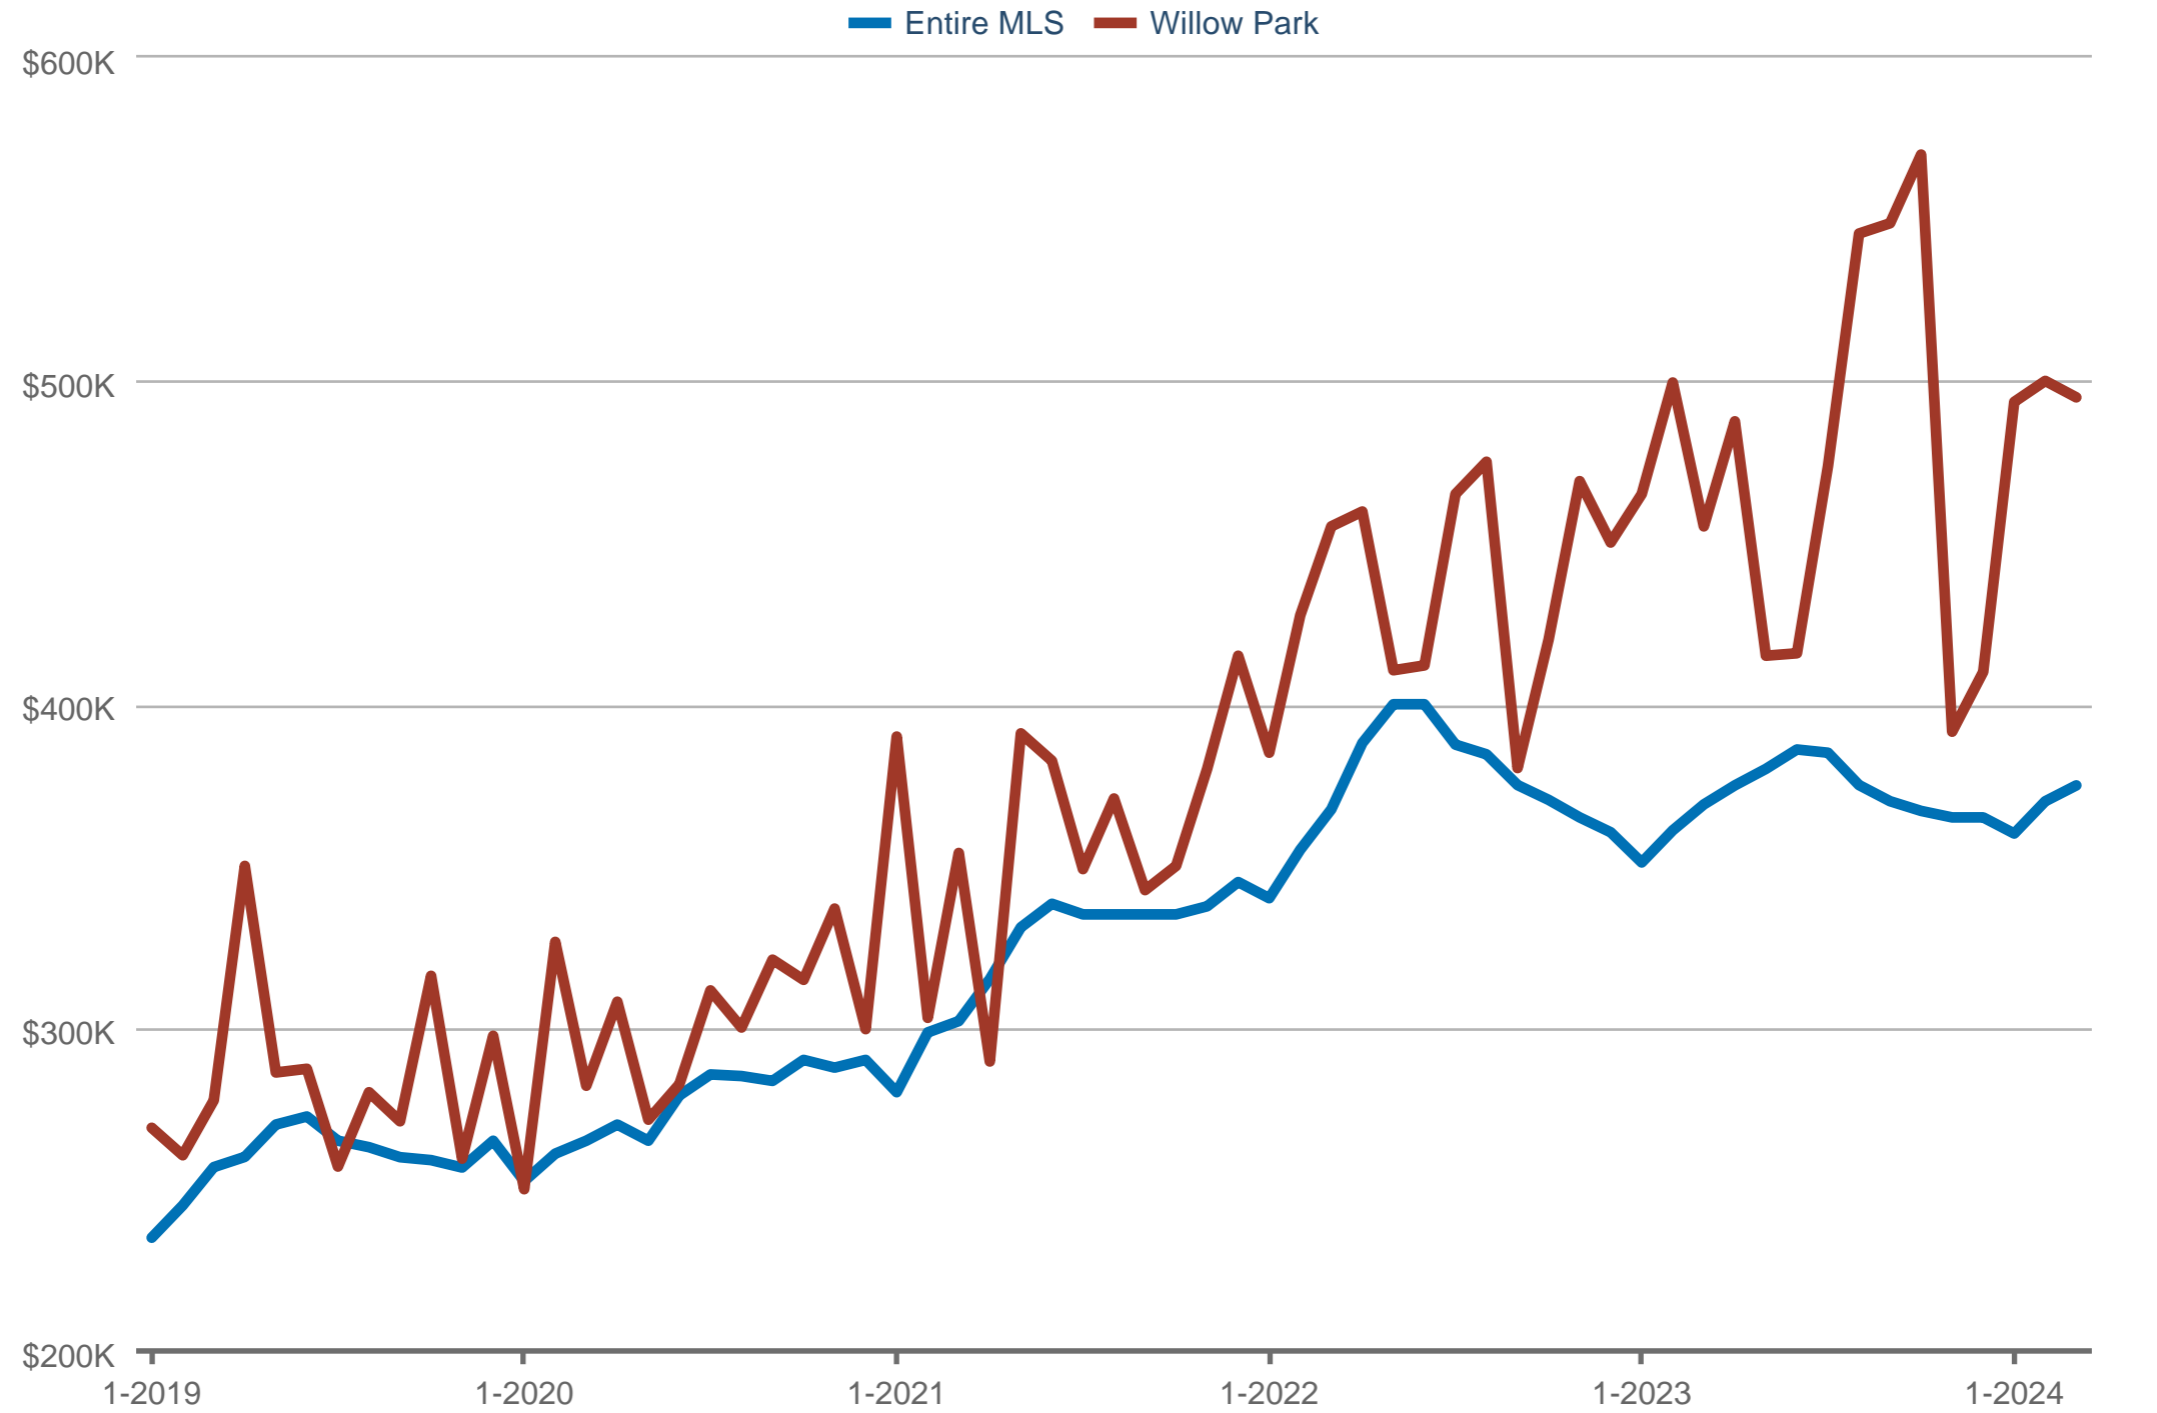

Median Sales Price

Entire MLS & Willow Park

Each data point is one month of activity. Data is from April 24, 2024.