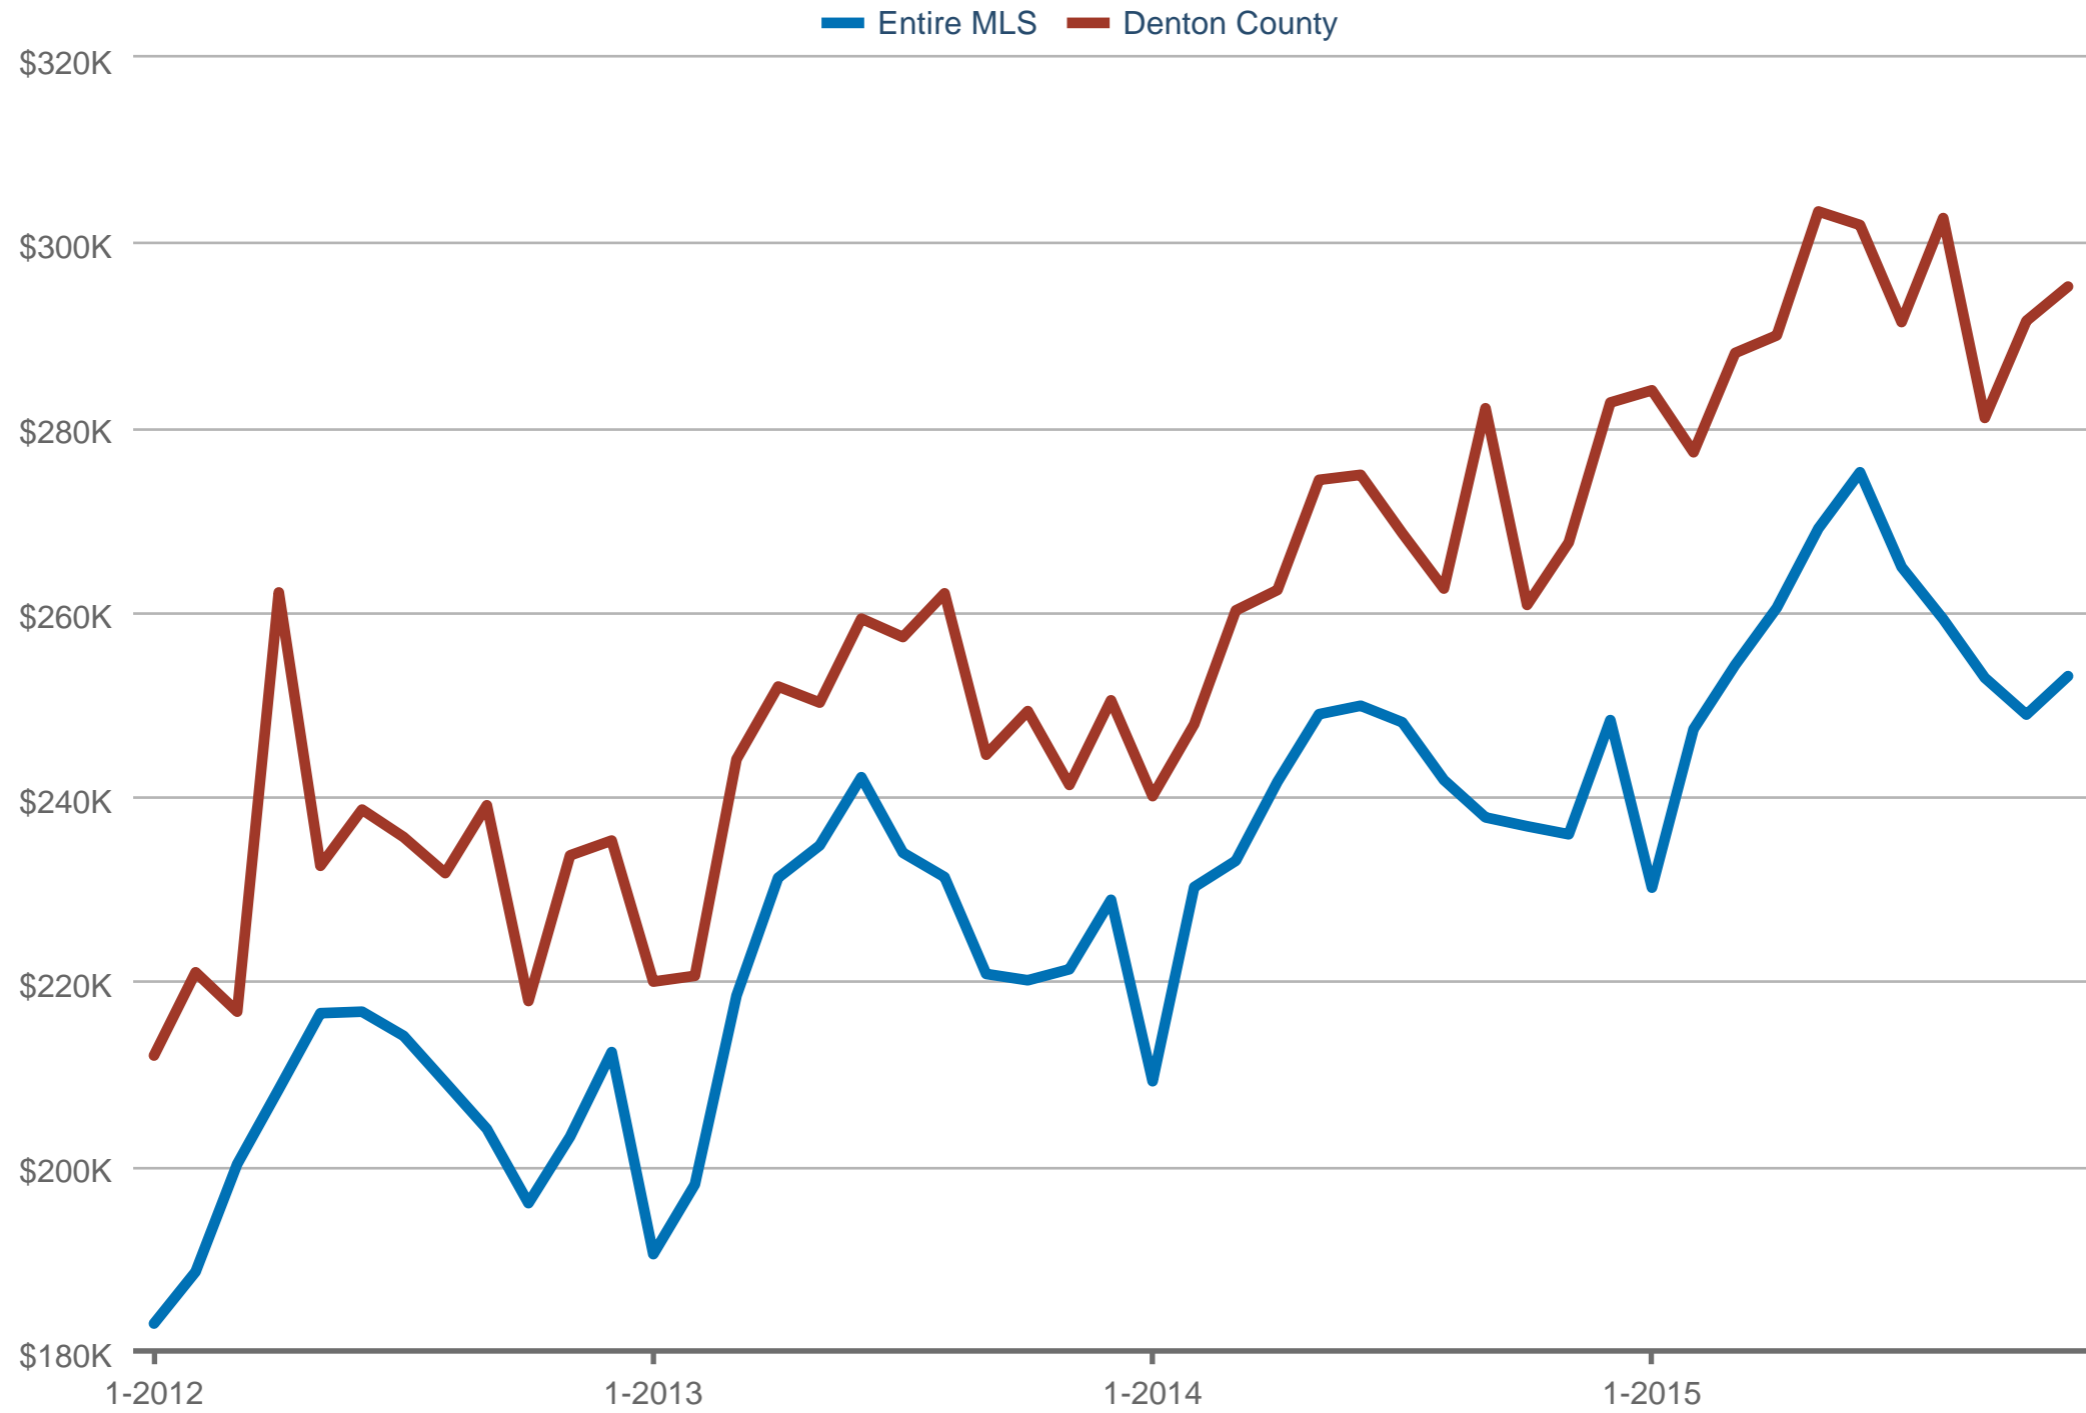

### Average Sales Price

Entire MLS & Denton County

Each data point is one month of activity. Data is from December 1, 2015.