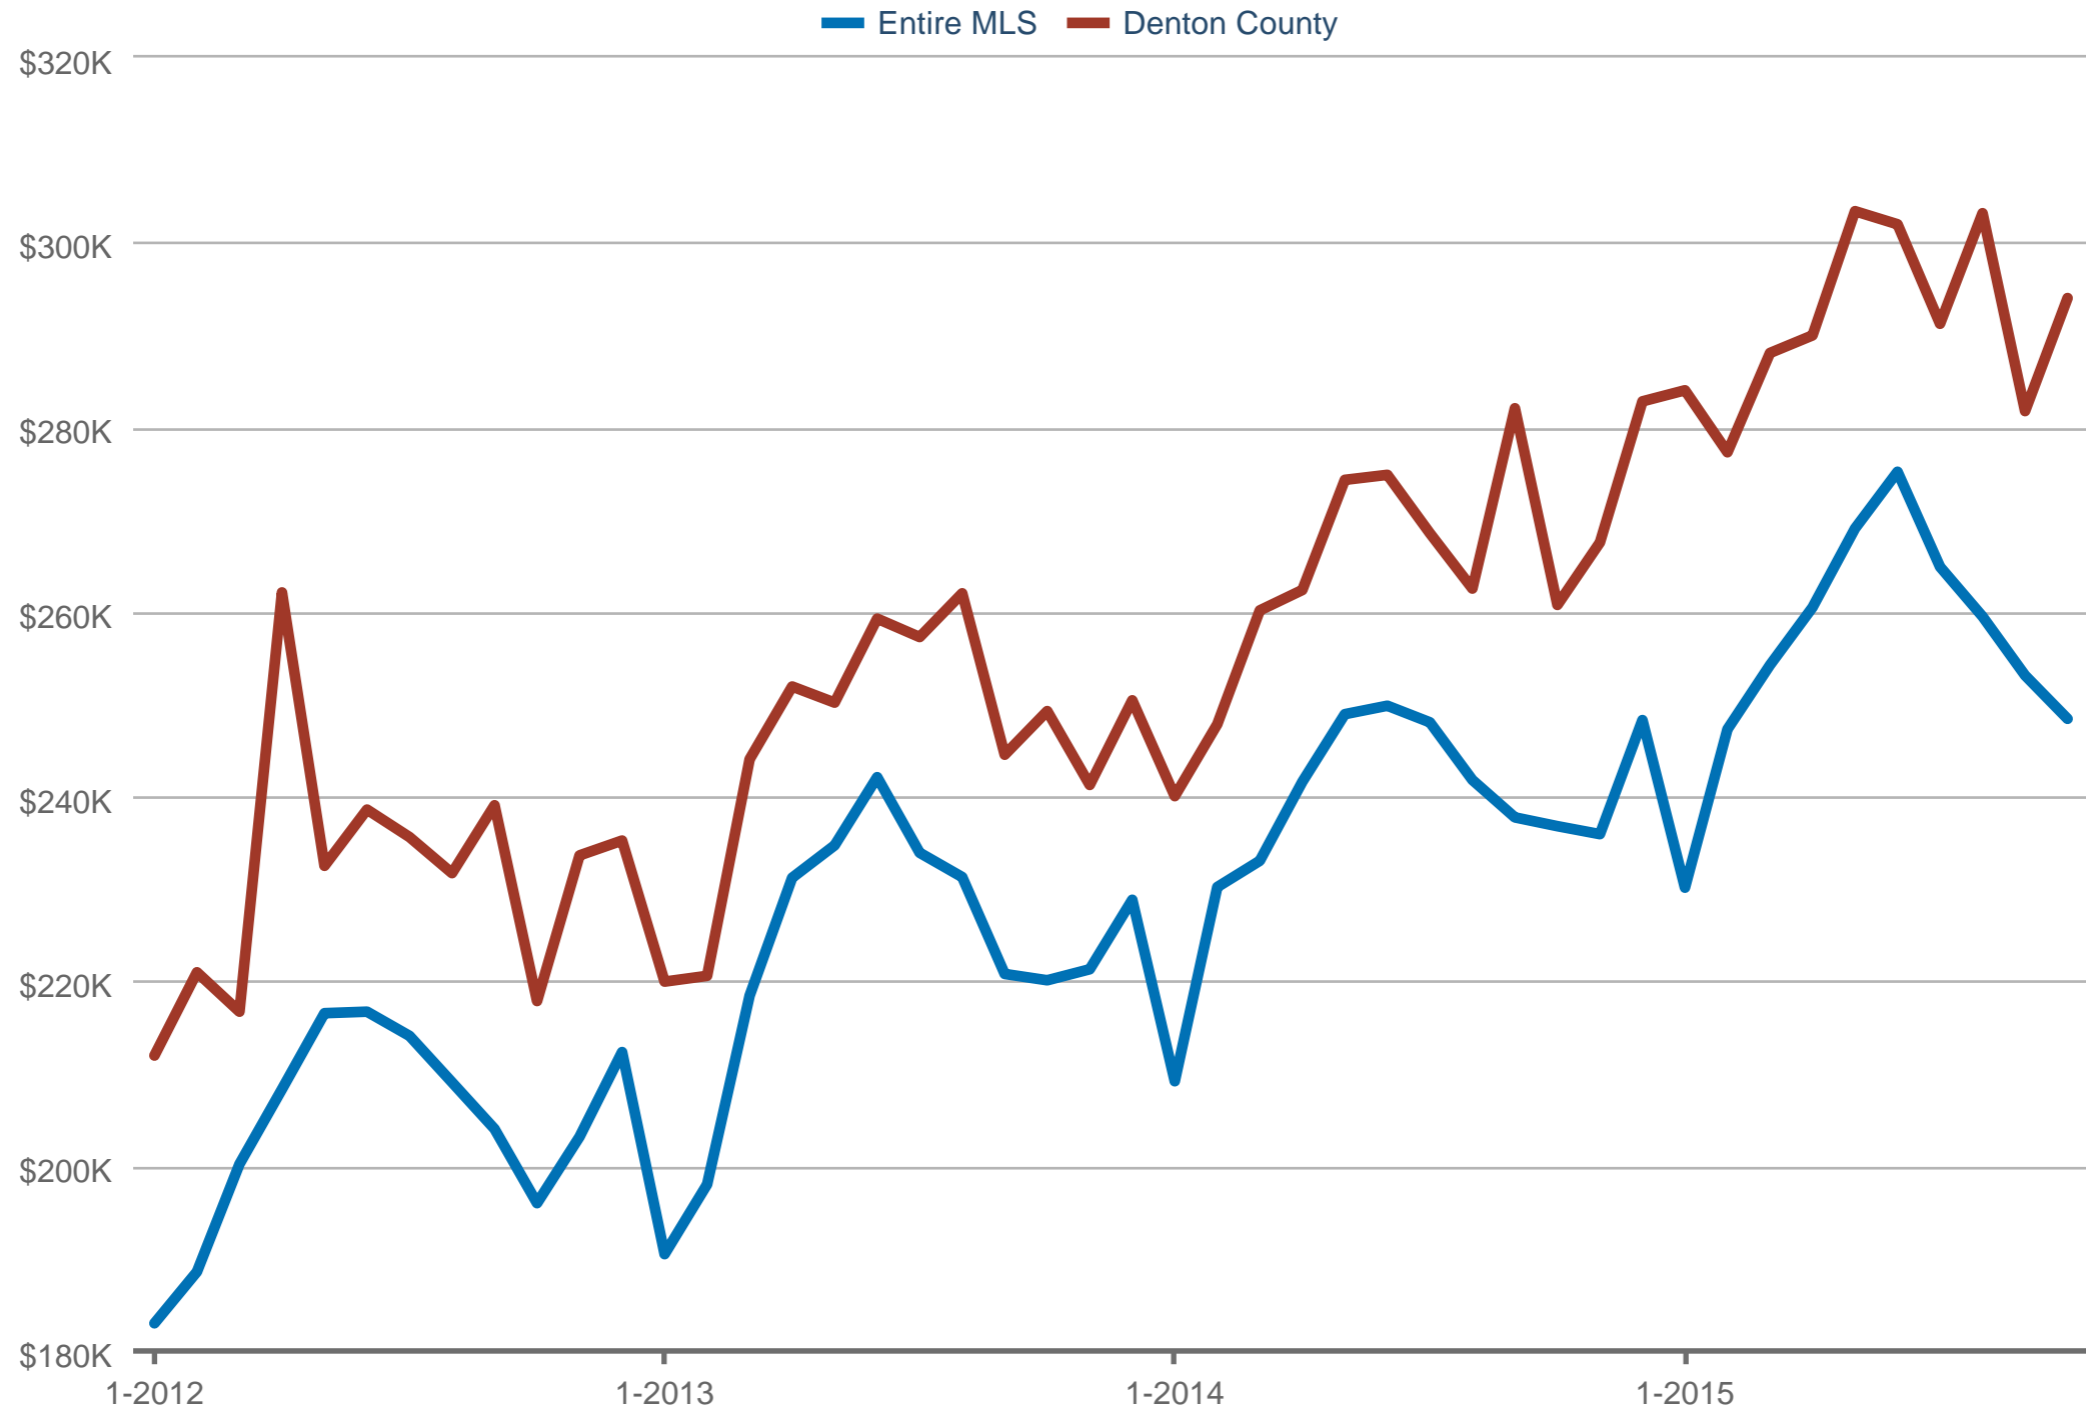

Average Sales Price

Entire MLS & Denton County

Each data point is one month of activity. Data is from November 2, 2015.