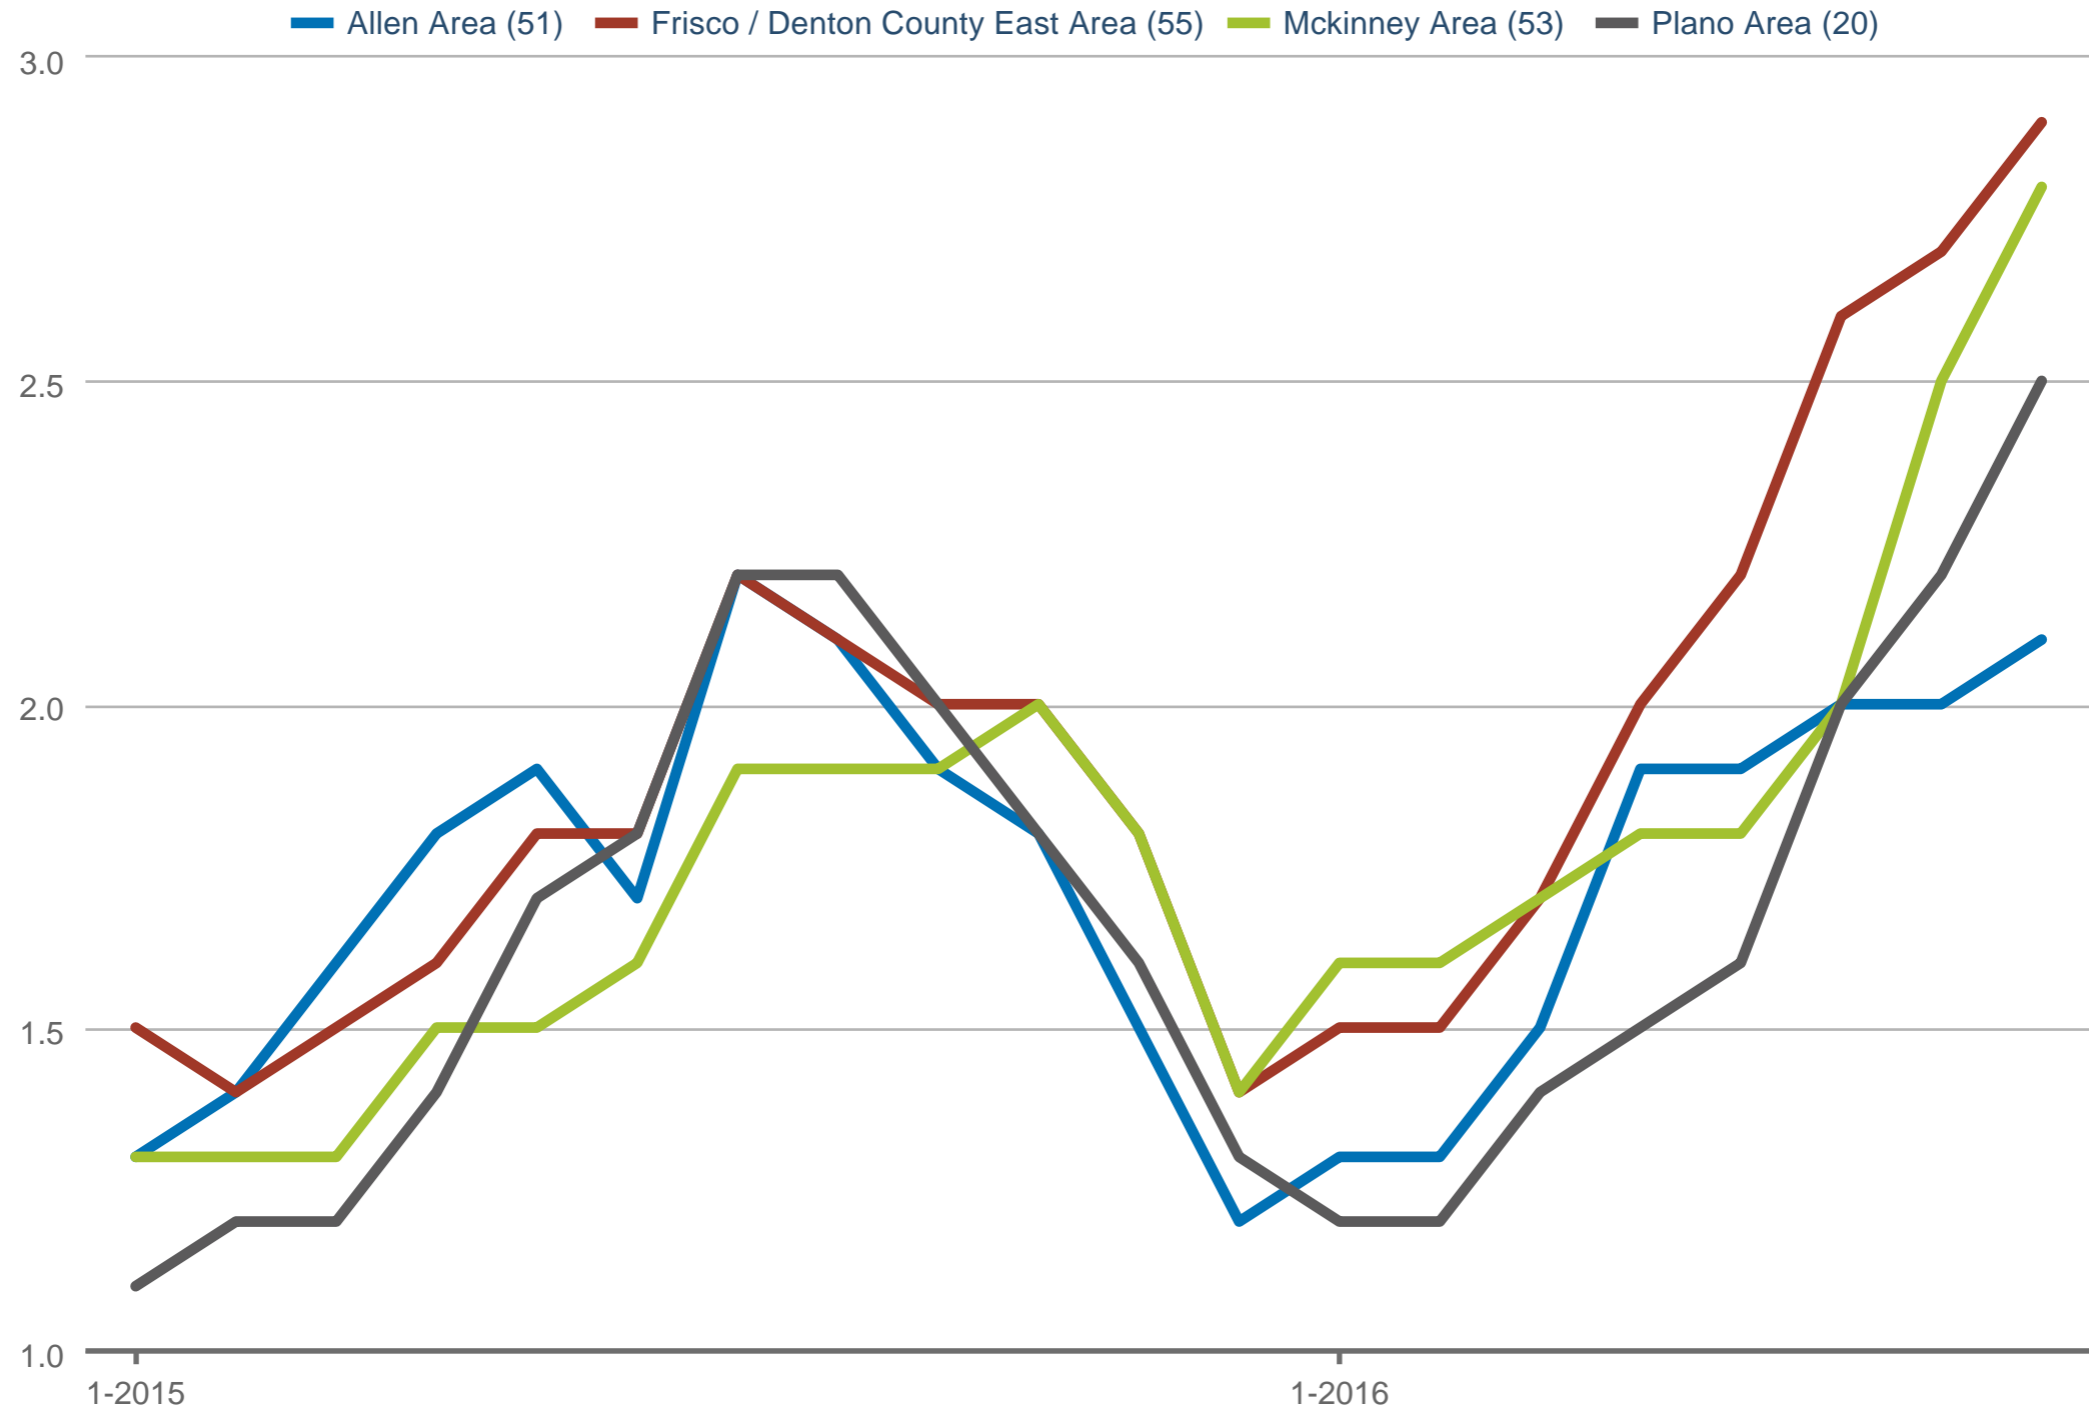

### Months Supply of Inventory

Allen Area (51) & Frisco / Denton County East Area (55) & Mckinney Area (53) & Plano Area (20)

Each data point is one month of activity. Data is from September 5, 2016.